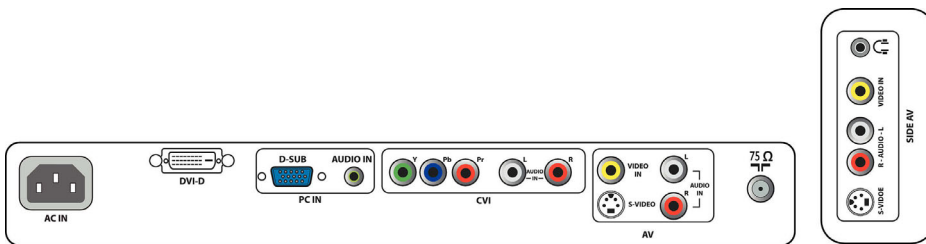

- Built-in speakers: 2

Connectivity

- AV 1: Audio L/R in, YPbPr
- AV 2: Audio L/R in, CVBS in, S-Video
- Front / Side connections: Audio L/R in, CVBS in, Headphone Out, S-video in
- Other connections: DVI-D, PC Audio in, PC-In VGA

Dimensions

- Set Width: 661.8 mm
- Set Height: 473 mm
- Set Depth: 100.4 mm
- Product weight: 10.97 kg
- Set width (with stand): 661.8 mm
- Set height (with stand): 511 mm
- Set depth (with stand): 240 mm
- Product weight (+stand): 12.4 kg
- Box width: 898 mm
- Box height: 582 mm
- Box depth: 243 mm
- Weight incl. Packaging: 15.98 kg
- Wall mount compatible: 200 x 100 mm