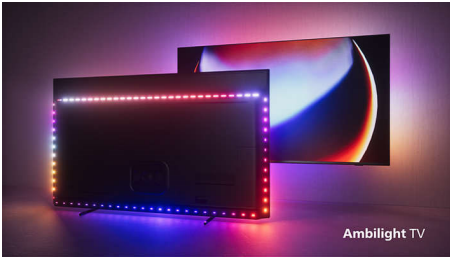

55OLED807/12

Highlights

4 sided Ambilight

With Ambilight, the incredible experience of watching a Philips OLED TV gets even better! LED lights on all four sides of the TV glow and change colour in perfect sync with the colours of the on-screen action or your music. It's so warm and immersive, you'll wonder how you enjoyed TV without it.

Philips OLED TV

Want to feel the full power of every scene? The lifelike picture of your Philips OLED TV always looks great, even if viewed from an angle. Blacks are always black, never grey, and you'll see every detail in shadows or bright areas. All major HDR formats are supported—you'll feel immersed like never before.