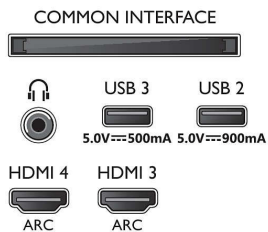

Design

- Colours of TV: Metal bezel frame
- Stand design: Metal silver T stand
- Remote control: with Muirhead leather

Dimensions

- Set Width: 1225.4 mm
- Set Height: 701.4 mm
- Set Depth: 68.0 mm
- Product weight: 18.3 kg
- Set width (with stand): 1225.4 mm
- Set height (with stand): 771.0 mm
- Set depth (with stand): 236.0 mm
- Product weight (+stand): 21.4 kg
- Box width: 1400.0 mm
- Box height: 860.0 mm
- Box depth: 160.0 mm
- Weight incl. Packaging: 27.0 kg
- Stand width: 750.0 mm
- Stand height: 70.0 mm
- Stand depth: 236.0 mm
- Wall-mount compatible: 300 x 300 mm

Connections

Side

Bottom

Issue date 2023-07-30

Version: 9.5.1

EAN: 87 18863 03453 8

© 2023 Koninklijke Philips N.V.
All Rights reserved.

Specifications are subject to change without notice.
Trademarks are the property of Koninklijke Philips N.V.
or their respective owners.