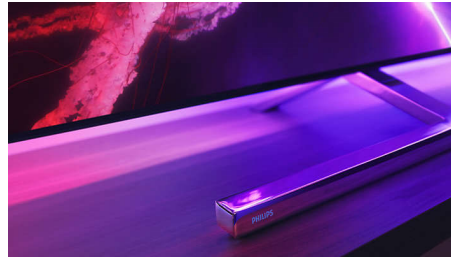

Premium design

The ultra-thin metal bezel and polished-aluminium swivel stand lend this TV a real sense of style. The backlit remote is trimmed with soft, sustainably sourced Muirhead leather, and our packaging and inserts use recycled cardboard and paper.