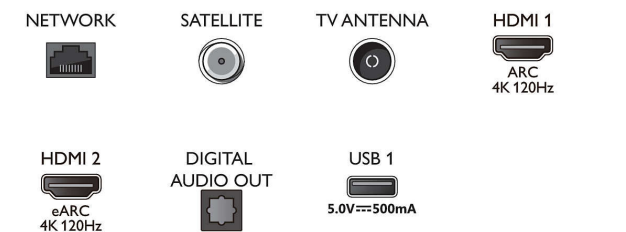

Power

- Mains power: AC 220 - 240 V 50/60 Hz

- Standby power consumption: $\leq 0.3\text{ W}$
- Power Saving Features: Auto switch-off timer, Light sensor, Picture mute (for radio), Eco mode

Accessories

- Included accessories: 2 x AAA Batteries, Legal and safety brochure, Power cord, Quick start guide, Remote Control, Tabletop stand

Design

- Colours of TV: Metal bezel frame
- Stand design: Metal silver T stand
- Remote control: with Muirhead leather

Dimensions

- Set Width: 1225.4 mm
- Set Height: 701.4 mm
- Set Depth: 68.0 mm
- Product weight: 18.3 kg
- Set width (with stand): 1225.4 mm
- Set height (with stand): 771.0 mm
- Set depth (with stand): 236.0 mm
- Product weight (+stand): 21.4 kg
- Box width: 1400.0 mm
- Box height: 860.0 mm
- Box depth: 160.0 mm
- Weight incl. Packaging: 27.0 kg
- Stand width: 750.0 mm
- Stand height: 70.0 mm
- Stand depth: 236.0 mm
- Wall-mount compatible: 300 x 300 mm

Connections

Side

Bottom

Issue date 2023-07-30

Version: 9.5.1

EAN: 87 18863 03453 8

© 2023 Koninklijke Philips N.V.
All Rights reserved.

Specifications are subject to change without notice.
Trademarks are the property of Koninklijke Philips N.V.
or their respective owners.