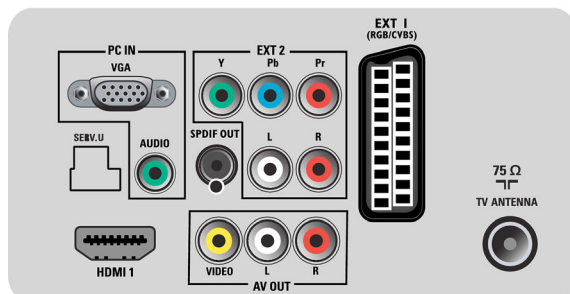

Sound

- Output power (RMS): 2 x 5 W
- Sound System: Nicam Stereo
- Sound Enhancement: Auto Volume Leveller, Incredible Surround, Smart Sound

Connectivity

- Audio Output - Digital: Coaxial (cinch)
- Number of Scarts: 1
- EasyLink (HDMI-CEC): One touch play, System info (menu language), EasyLink, System standby
- Front/Side connections: CVBS in, Audio L/R in, USB 2.0
- Ext 1 Scart: Audio L/R, RGB
- HDMI 1: HDMI v1.3
- Other connections: Composite video (CVBS) out, Monitor out L/R (Cinch), PC-in VGA + Audio L/R in, S/PDIF out (coaxial), Common Interface
- Ext 3: YPbPr, Audio L/R in

Power

- Mains power: 220–240 V, 50 Hz
- Ambient temperature: 5°C to 40°C
- Standby power consumption: 0.3 W
- Power consumption (typical): 40 W

Accessories

- Included accessories: Tabletop stand, Power cord, Quick start guide, User Manual, Warranty certificate, Remote Control, 2 x AAA Batteries, Software declaration

Dimensions

- Set Width: 541 mm
- Set Height: 375.3 mm
- Set Depth: 67.8 mm
- Product weight: 5.27 kg
- Set width (with stand): 541 mm
- Set height (with stand): 417.3 mm
- Set depth (with stand): 150 mm
- Product weight (+stand): 5.5 kg
- Box width: 590 mm
- Box height: 489 mm
- Box depth: 162 mm
- Wall-mount compatible: 100 x 100 mm

Rear connectors

Side

Issue date 2023-07-30

Version: 5.5.7

EAN: 87 12581 46078 5

© 2023 Koninklijke Philips N.V.
All Rights reserved.

Specifications are subject to change without notice.
Trademarks are the property of Koninklijke Philips N.V.
or their respective owners.

www.philips.com