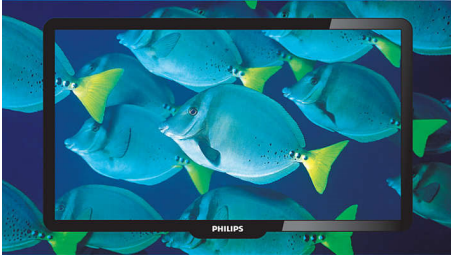

LCD TV
56 cm (22") HD Ready, digital TV

22PFL3404D/12

Highlights

Digital Crystal Clear

Digital Crystal Clear is a package of picture innovations that digitally adjusts and optimises picture quality to optimal contrast, colour and sharpness levels. It's like watching vivid cinema-like images.

LCD display, 1366 x 768p

This WXGA display with state-of-the-art LCD screen technology gives you widescreen HD resolution of 1366 x 768p pixels. It produces brilliant flicker-free progressive scan pictures with optimum brightness and superb colours. This vibrant and sharp image will provide you with an enhanced viewing experience.