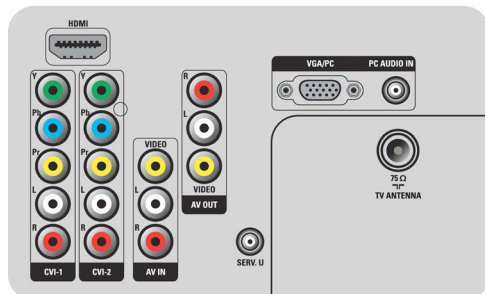

Sound

- Output power (RMS): 2 x 8W
- Sound System: Mono, Nicam Stereo, Stereo
- Sound Enhancement: Auto Volume Leveler, Dynamic Bass Enhancement, Incredible Surround, Treble and Bass Control

Loudspeakers

- Built-in speakers: 2

Connectivity

- AV 1: Audio L/R in, YPbPr
- AV 2: Audio L/R in, YPbPr
- AV 3: Audio L/R in, CVBS in
- EasyLink (HDMI-CEC): One touch play, EasyLink, System standby
- Front / Side connections: HDMI v1.3, CVBS in, Audio L/R in, Headphone Out
- HDMI 1: HDMI v1.3
- Other connections: Monitor out, CVBS, L/R (cinch), PC-in VGA + Audio L/R in

Power

- Mains power: 110-240V; 50-60Hz
- Ambient temperature: 5 °C to 40 °C
- Power consumption: 120 W
- Standby power consumption: 0.30 W

Accessories

- Included accessories: Table top stand, Power cord, Quick start guide, User Manual, Remote Control, 2 x AAA Batteries
- User Manual: Arabic, English, French, Thai, Traditional Chinese

Dimensions

- Set Width: 800 mm
- Set Height: 534 mm
- Set Depth: 80 mm
- Product weight: 10.3 kg

- Set width (with stand): 800 mm
- Set height (with stand): 592 mm
- Set depth (with stand): 235 mm
- Product weight (+stand): 11.8 kg
- Box width: 1018 mm
- Box height: 668 mm
- Box depth: 202 mm
- Weight incl. Packaging: 16.5 kg
- Wall mount compatible: 200 x 200 mm

Rear connectors

Side

Issue date 2023-07-30

Version: 4.2.5

EAN: 87 12581 47779 0

© 2023 Koninklijke Philips N.V.
All Rights reserved.

Specifications are subject to change without notice.
Trademarks are the property of Koninklijke Philips N.V.
or their respective owners.

www.philips.com