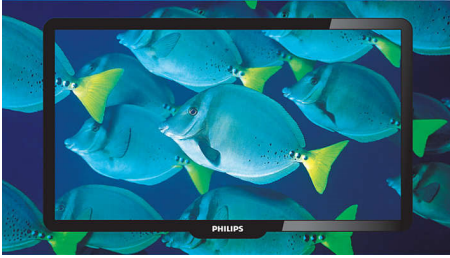

Digital Crystal Clear is a package of picture innovations that digitally adjusts and optimizes picture quality to optimal contrast, color and sharpness levels. It's like watching vivid cinema-like images.