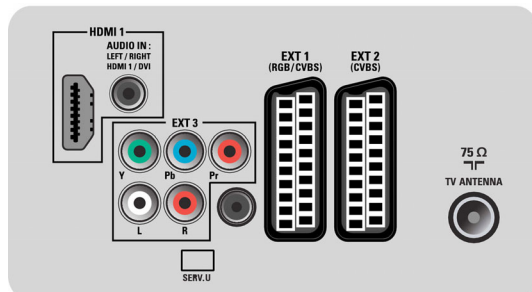

Sound

- Output power (RMS): 2 x 5 W
- Sound System: Nicam Stereo
- Sound Enhancement: Auto Volume Leveller, Incredible Surround, Smart Sound

Connectivity

- Audio Output - Digital: Coaxial (cinch)
- Number of Scarts: 2
- EasyLink (HDMI-CEC): One touch play, EasyLink
- Front/Side connections: HDMI v1.3, CVBS in, Audio L/R in, USB 2.0
- Ext 1 Scart: Audio L/R, RGB
- HDMI 1: HDMI v1.3
- Ext 2 Scart: Audio L/R
- Other connections: S/PDIF out (coaxial), Common Interface
- Ext 3: YPbPr, Audio L/R in

Power

- Mains power: 220–240 V, 50 Hz
- Ambient temperature: 5°C to 40°C
- Standby power consumption: 0.30 W
- Power consumption (typical): 67 W

Accessories

- Included accessories: Tabletop stand, Power cord, Quick start guide, User Manual, Warranty certificate, Remote Control, 2 x AAA Batteries, Software declaration

Dimensions

- Set Width: 671.8 mm
- Set Height: 458.7 mm
- Set Depth: 77 mm
- Product weight: 6.9 kg
- Set width (with stand): 671.8 mm
- Set height (with stand): 520 mm
- Set depth (with stand): 220 mm
- Product weight (+stand): 8.4 kg
- Box width: 800 mm
- Box height: 210 mm
- Box depth: 580 mm
- Wall-mount compatible: 200 x 100 mm

Rear connectors

Side

Issue date 2023-07-30

Version: 5.0.6

EAN: 87 12581 48816 1

© 2023 Koninklijke Philips N.V.
All Rights reserved.

Specifications are subject to change without notice.
Trademarks are the property of Koninklijke Philips N.V.
or their respective owners.

www.philips.com