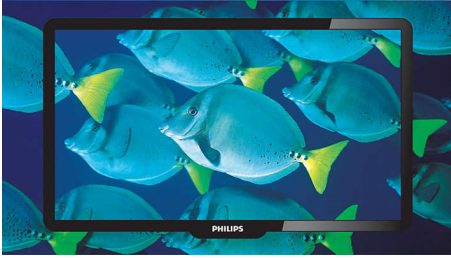

Crisp and Clear sound

- Incredible Surround for enhanced audio enjoyment
- 2 x 5 W RMS audio power

PHILIPS

LCD TV
66 cm (26") HD Ready, digital TV

Highlights

Digital Crystal Clear

Digital Crystal Clear is a package of picture innovations that digitally adjusts and optimises picture quality to optimal contrast, colour and sharpness levels. It's like watching vivid cinema-like images.

Incredible Surround

Incredible Surround is an audio technology from Philips that dramatically magnifies the sound field to immerse you in the audio. Using state-of-the-art electronic phase shifting, Incredible Surround mixes sounds from left and right in such a way that it expands the virtual distance between the two speakers. This wider spread greatly enhances the stereo effect and creates a more natural sound dimension. Incredible Surround allows you to experience total surround with greater depth and width of sound, without the use of additional speakers.