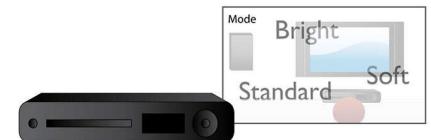

Virtual Dolby Surround

Virtual Dolby Surround is a processing technology for enhancing surround sound effects. It will create the sensation of Dolby Pro Logic without the necessity of additional rear speakers. You become totally immersed in your television experience.

Compact design

Compact design

PC input

With PC input you can connect your TV to a computer and use the TV as a PC monitor.

Smart Picture

Smart Picture provides the optimum picture settings for colour, brightness, saturation, contrast, sharpness and so on, to enhance your overall viewing experience at all times.