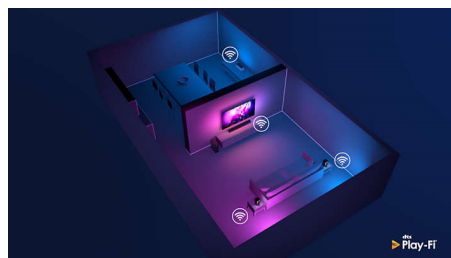

DTS Play-Fi compatible

With DTS Play-Fi on your Philips TV you can connect to compatible speakers in any room. Got wireless speakers in the kitchen? Listen to the film while you make a snack, or keep up with the sports commentary while you get everyone drinks.