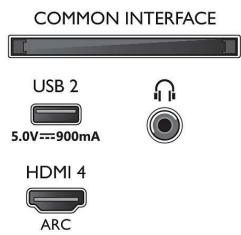

4K UHD LED Android TV

3 sided Ambilight TV Major HDR formats supported, P5 Perfect Picture Engine, 189 cm (75") Android TV

75PUS8546/12

Specifications

Ambilight

- Ambilight Features: Built-in Ambilight+hue, Ambilight Music, Game Mode, Wall colour adaptive, Lounge mode, AmbiWakeup, AmbiSleep, Philips Wireless Home Speakers
- Ambilight Version: 3 sided

Picture/Display

- Aspect ratio: 16:9
- Diagonal screen size (inch): 75 inch
- Diagonal screen size (metric): 189 cm

- Display: 4K Ultra HD LED
- Panel resolution: 3840 x 2160
- Picture engine: P5 Perfect Picture Engine
- Picture enhancement: Ultra Resolution, Dolby Vision, HDR10+, Micro Dimming Pro, ISF Colour Management
- Diagonal screen size (inch): 75 inch

Supported Display Resolution

- Computer inputs on all HDMI: HDR supported, HDR10/HLG, up to 4K UHD

3840 x 2160 @60 Hz, HDR supported, HDR10+/HLG

- Video inputs on all HDMI: up to 4K UHD 3840 x 2160 @60 Hz, HDR supported, HDR10/HLG (Hybrid Log Gamma), HDR10+/Dolby Vision

Tuner/Reception/Transmission

- Digital TV: DVB-T/T2/T2-HD/C/S/S2
- Video Playback: PAL, SECAM
- MPEG Support: MPEG2, MPEG4
- TV Programme guide*: 8-day Electronic

Connections

Side