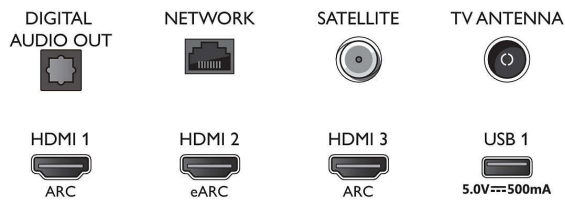

Picture/Display

- Aspect ratio: 16:9
- Diagonal screen size (inch): 75 inch
- Diagonal screen size (metric): 189 cm

- Display: 4K Ultra HD LED
- Panel resolution: 3840 x 2160
- Picture engine: P5 Perfect Picture Engine
- Picture enhancement: Ultra Resolution, Dolby Vision, HDR10+, Micro Dimming Pro, ISF Colour Management
- Diagonal screen size (inch): 75 inch

Tuner/Reception/Transmission

- Digital TV: DVB-T/T2/T2-HD/C/S/S2
- Video Playback: PAL, SECAM
- MPEG Support: MPEG2, MPEG4
- TV Programme guide*: 8-day Electronic

Connections

Side

Bottom

Specifications

- Programme Guide
- Signal strength indication
- Teletext: 1000 page Hypertext
- HEVC support