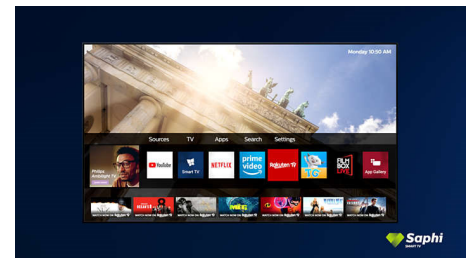

it seem as if the screen is floating above your TV unit or table.

Design

Black matte bezel. Slender feet.

SAPHI TV Collection

Philips TV Collection. Netflix, Prime Video and more.

Saphi Smart TV

SAPHI is a fast, intuitive operating system that makes your Philips Smart TV a real pleasure to use. Enjoy great picture quality and one-button access to a clear icon-based menu. Operate your TV with ease and quickly navigate to popular Philips Smart TV apps including YouTube, Netflix and more.