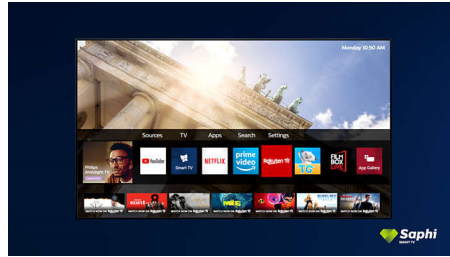

SAPHI smart TV

The fast, intuitive SAPHI operating system makes your Philips smart TV a real pleasure to use. Enjoy great picture quality and one-button access to a clear icon-based menu. Operate your TV with ease, and quickly navigate to popular Philips smart TV apps.

HDMI connectivity

Ready for gaming

Your Philips TV boasts the latest HDMI connectivity, and it automatically switches to a low-latency setting when you start playing a game on your console.

Design

Looking for a TV that fits with your room? This 4K smart TV is dressed for the occasion! The virtually bezel-free screen goes with just about any interior scheme. While the slim feet make

it seem as if the screen is floating above your TV unit or table.

Design

Black matte bezel. Slender feet.