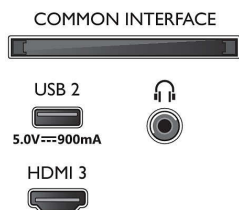

EU Energy card

- EPREL registration numbers: 601741
- Diagonal screen size (inch): 65
- Diagonal screen size (metric): 164
- Energy class for SDR: F
- On mode power demand for SDR: 95 kWh/1000h
- Energy class for HDR: G
- On mode power demand for HDR: 140 kWh/1000h
- Off mode power consumption: n.a.
- Networked standby mode: $\leq 2.0\text{ W}$
- Panel technology used: LED LCD

Power

- Mains power: AC 220 - 240 V 50/60 Hz
- Ambient temperature: 5°C to 35°C

- Standby power consumption: $\leq 0.3\text{ W}$
- Power Saving Features: Auto switch-off timer, Picture mute (for radio), Eco mode, Light sensor

Accessories

- Included accessories: Remote Control, 2 x AAA Batteries, Power cord, Quick start guide, Legal and safety brochure, Tabletop stand

Design

- Colours of TV: Matt black bezel
- Stand design: Matt black blade sticks

Dimensions

- Set Width: 1447.5 mm
- Set Height: 837.3 mm
- Set Depth: 88.0 mm
- Product weight: 20.5 kg
- Set width (with stand): 1447.5 mm
- Set height (with stand): 867.3 mm
- Set depth (with stand): 305.6 mm
- Product weight (+stand): 20.7 kg
- Box width: 1600.0 mm
- Box height: 995.0 mm
- Box depth: 170.0 mm
- Weight incl. Packaging: 27.5 kg
- Stand width: 805.5 mm
- Stand height: 30.0 mm
- Stand depth: 289.3 mm
- Wall-mount compatible: 200 x 200 mm

Connections

Side