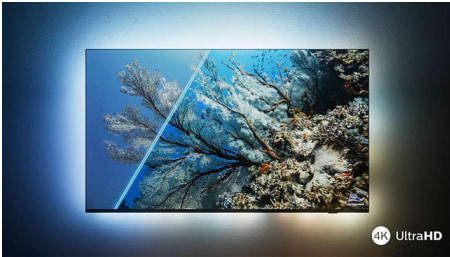

Philips LED
4K UHD LED Smart TV

164 cm (65")
Dolby Vision and Dolby Atmos
Smart TV

65PUS7506

Smart looks. Perfect picture. Smooth motion.

4K HDR Smart LED TV

If it's a film today, your favourite shows tomorrow and sports on the weekend, this Philips 4K TV will always give you a perfect picture. HDR shows look brilliant and gaming is smooth and responsive. Plus you get premium Dolby Atmos sound.

- Cinematic vision and sound. Dolby Vision and Dolby Atmos
- Great for gaming. Low latency on any console.

Looks great off or on

- Vibrant HDR picture. Philips 4K UHD TV.
- Slim, attractive design
- Black matte bezel. Slender feet.

PHILIPS

4K UHD LED Smart TV
164 cm (65") Dolby Vision and Dolby Atmos, Smart TV

65PUS7506/12

Highlights

Supports all major HDR formats

Your Philips 4K UHD TV is compatible with all major HDR formats, including Dolby Vision. Whether it's a must-watch series or the latest video game, shadows will be deeper. Bright surfaces will shine. Colours will be truer.

Dolby Vision + Dolby Atmos

Support for Dolby's premium sound and video formats means that the HDR content that you watch will look—and sound—glorious. You'll enjoy a picture that reflects the director's original intentions and experience spacious sound with real clarity and depth.