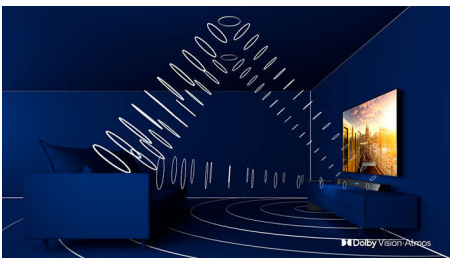

Dolby Vision + Dolby Atmos

Support for Dolby's premium sound and video formats means that the HDR content that you watch will look—and sound—glorious. You'll enjoy a picture that reflects the director's original intentions and experience spacious sound with real clarity and depth.