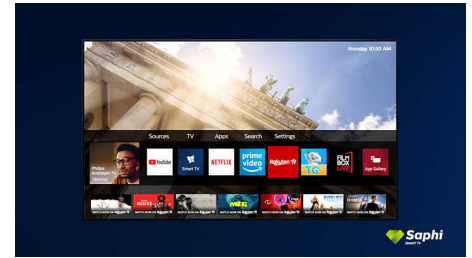

it seem as if the screen is floating above your TV unit or table.

Design

Black matte bezel. Slender feet.

SAPHI TV Collection

Philips TV Collection. Netflix, Prime Video and more.

Saphi Smart TV

SAPHI is a fast, intuitive operating system that makes your Philips Smart TV a real pleasure to use. Enjoy great picture quality and one-button access to a clear icon-based menu. Operate your TV with ease and quickly navigate to popular Philips Smart TV apps including YouTube, Netflix and more.