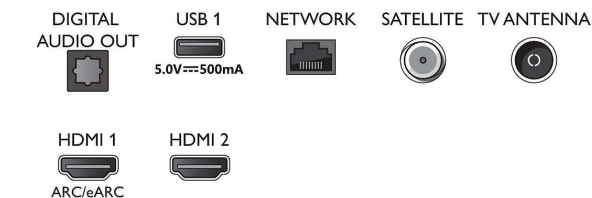

Accessories

- Included accessories: Remote Control, 2 x AAA Batteries, Power cord, Quick start guide, Legal and safety brochure, Tabletop stand

Design

- Colours of TV: Matt black bezel
- Stand design: Matt black blade sticks

Dimensions

- Set Width: 1447.5 mm
- Set Height: 837.3 mm
- Set Depth: 88.0 mm
- Product weight: 20.5 kg
- Set width (with stand): 1447.5 mm
- Set height (with stand): 867.3 mm
- Set depth (with stand): 305.6 mm
- Product weight (+stand): 20.7 kg
- Box width: 1600.0 mm
- Box height: 995.0 mm
- Box depth: 170.0 mm
- Weight incl. Packaging: 27.5 kg
- Stand width: 805.5 mm
- Stand height: 30.0 mm
- Stand depth: 289.3 mm
- Wall-mount compatible: 200 x 200 mm

Connections

Side

Bottom

Issue date 2023-07-30

Version: 7.2.1

EAN: 87 18863 02827 8

© 2023 Koninklijke Philips N.V.
All Rights reserved.

Specifications are subject to change without notice.
Trademarks are the property of Koninklijke Philips N.V.
or their respective owners.