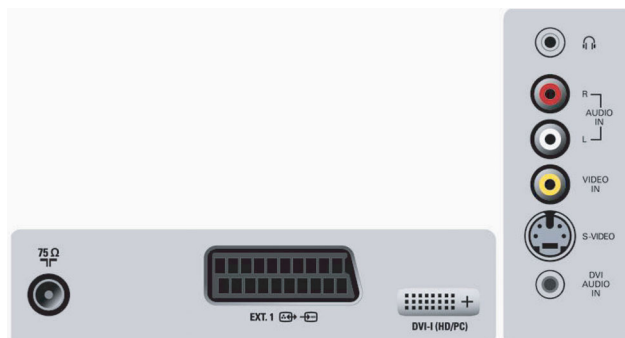

- Remote Control: TV
- Remote control type: RCFE05SMS00
- Teletext: 10-page Smart Text
- Picture in Picture: Twin page text
- Teletext enhancements: 4 favourite pages, Programme information Line

Sound

- Equalizer: 5-bands
- Output power (RMS): 2 x 5 W
- Sound System: Mono, Nicam Stereo, Virtual Dolby Surround
- Sound Enhancement: Dynamic Bass Enhancement

Connectivity

- Number of Scarts: 1
- Front/Side connections: Audio in, CVBS in, Headphones Out, S-video in
- Ext 1 Scart: Audio L/R, CVBS in/out, RGB
- Other connections: Antenna IEC75, DVI-I, PC Audio in

Power

- Power supply: AC 90-240
- Ambient temperature: 5°C to 40°C
- Power consumption: 75 W
- Standby power consumption: 1.2 W

Accessories

- Cables: DVI-I to YPbPr cable
- Included accessories: Tabletop stand, Power cord, Quick start guide, User Manual, Registration card, Remote Control

Dimensions

- Set Width: 716 mm
- Set Height: 375 mm
- Set Depth: 98 mm
- Product weight: 10.2 kg
- Box width: 780 mm
- Box height: 551 mm
- Box depth: 210 mm
- Weight incl. Packaging: 13.3 kg
- Width (with base): 716 mm
- Height (with base): 414 mm
- Depth (with base): 195 mm
- Set weight: 10.2 kg

Issue date 2023-07-30

Version: 4.0.10

EAN: 87 10895 94348 2

© 2023 Koninklijke Philips N.V.
All Rights reserved.

Specifications are subject to change without notice.
Trademarks are the property of Koninklijke Philips N.V.
or their respective owners.

www.philips.com