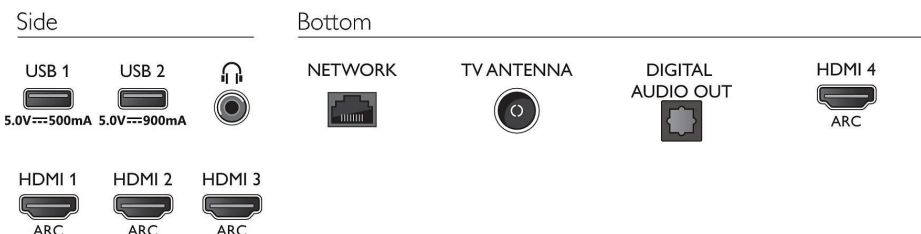

Connectivity

- Number of HDMI connections: 4
- HDMI features: 4K, Audio Return Channel
- EasyLink (HDMI-CEC): Remote control pass-through, System audio control, System standby, One touch play
- Number of USBs: 2
- Wireless connection: Bluetooth 4.2, Wi-Fi 802.11ac, 2x2, Dual band
- Other connections: Digital audio out (optical), Ethernet-LAN RJ-45, Headphone out
- HDCP 2.3: Yes on all HDMI

Power

- Mains power: AC 220 - 240 V 50/60Hz
- Ambient temperature: 5 °C to 35 °C
- Power Saving Features: Auto switch-off timer, Light sensor, Picture mute (for radio), Eco mode

Accessories

- Included batteries: 2 x AAA Batteries
- Included Accessories: Legal and safety brochure, Power cord, Quick start guide (x1), Remote Control, Table top stand

Dimensions

- Set Width: 1227.8 mm
- Set Height: 705.6 mm
- Set Depth: 58.0 mm
- Product weight: 21.4 kg
- Set width (with stand): 1227.8 mm
- Set height (with stand): 722.4 mm
- Set depth (with stand): 230.0 mm
- Product weight (+stand): 21.8 kg
- Box width: 1400.0 mm
- Box height: 867.0 mm
- Box depth: 170 mm
- Weight incl. Packaging: 28.1 kg
- Wall mount compatible: 300 x 300 mm

Connections

Issue date 2023-07-30

Version: 9.1.1

EAN: 87 18863 02647 2

© 2023 Koninklijke Philips N.V.
All Rights reserved.

Specifications are subject to change without notice. Trademarks are the property of Koninklijke Philips N.V. or their respective owners.

www.philips.com

* Memory size (Flash) : 16G, the actual available disc space may differ (dependent on e.g. (pre-)installed apps, installed operating system, etc.)

* EPG and actual visibility (up to 8 days) is country and operator dependent.

* Android App offerings vary per country. For more details please visit your local Google Play Store.

* The TV supports DVB reception for 'Free to air' broadcast. Specific DVB operators may not be supported. An up to date list can be found in the FAQ section of the Philips support website. For some operators Conditional Access and subscription are required. Contact your operator for more information.

* Philips TV Remote app and related functionalities vary per TV model, operator, and country, as well as smart device model and OS. For more details please visit: www.philips.com/TVRemoteapp.

* Smart TV app offerings vary per TV model and country. For more details please visit: www.philips.com/smarttv.

* Image depicted on the website are non-contractual pictures. Please always refer to the actual TV that are sold in the retail or stores.