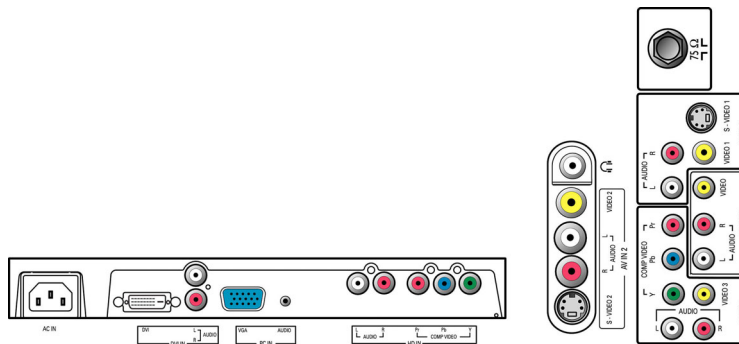

## Connectivity

- AV 1: Audio L/R in, CVBS in, S-Video
- AV 2: Audio L/R in, CVBS in, S-Video
- AV 3: Audio L/R in, CVBS in, YPbPr
- PC: 3.5 mm PC audio input x1, VGA-in D-Sub 15HD
- Other connections: Analog audio Left/Right in, DVI-D
- AV output: Audio (L/R) x1, Composite (CVBS) x1
- HD in: Audio L/R in, YPbPr
- headphone: Headphone out 3.5 mm jack

## Dimensions

- Set width (with stand): 925 mm
- Set height (with stand): 548 mm
- Set depth (with stand): 238 mm
- Product weight (+stand): 18.5 kg
- Set width (with stand) (inch): 36.4 inch
- Set depth (with stand) (inch): 9.4 inch
- Set height (with stand) (inch): 21.6 inch
- Product weight (+stand) (lb): 40.7 lb