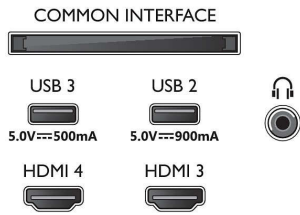

Specifications

Ambilight

- Ambilight Features: Wall colour adaptive, Lounge mode, Game Mode, Ambilight Music, AmbiWakeup, AmbiSleep, Works with Philips Wireless Home Speakers, Ambilight Boot-Up Animation
- Ambilight Version: next generation 3 sided

Picture/Display

- Diagonal screen size (inch): 65 inch
- Diagonal screen size (metric): 164 cm

- Display: 4K Ultra HD OLED
- Panel resolution: 3840 x 2160
- Native refresh rate: 120 Hz
- Picture engine: P5 AI Perfect Picture Engine
- Picture enhancement: Perfect Natural Motion, Micro Dimming Perfect, Wide Colour Gamut 99% DCI/P3, Dolby Vision, HLG (Hybrid Log Gamma), A.I. PQ mode, CalMAN Ready, IMAX enhanced mode, HDR10+ Adaptive, Film-maker mode

Display input resolution

- Resolution-Refresh rate: 576 p - 50 Hz, 640 x 480 - 60 Hz, 720 p - 50 Hz, 60 Hz, 1920 x 1080 p - 24 Hz, 25 Hz, 30 Hz, 50 Hz, 60 Hz, 100 Hz, 120 Hz., 2560 x 1440 - 60 Hz, 120 Hz, 3840 x 2160 p - 24 Hz, 25 Hz, 30 Hz, 50 Hz, 60 Hz, 100 Hz, 120 Hz.

Tuner/Reception/Transmission

- Digital TV: DVB-T/T2/T2-HD/C/S/S2
- TV Programme guide*: 8-day Electronic

Connections

Side