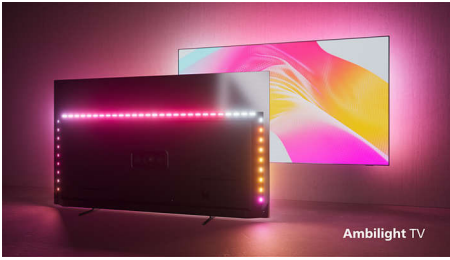

Philips OLED
4K Ambilight TV

164 cm (65") Ambilight TV

P5 AI perfect picture engine
Dolby Atmos sound
Google TV™

65OLED848

Gorgeous. In every way.

4K Ambilight TV

From films to shows, the lifelike picture and full-bodied sound of this OLED TV combine with Ambilight's immersive halo to give you an exceptional experience. The dark metal frame and zero-bezel design brings the elegance.

4K Ambilight TV
164 cm (65") Ambilight TV P5 AI perfect picture engine, Dolby Atmos sound, Google TV™

Highlights

Next-gen Ambilight

With next-gen Ambilight, LEDs behind the screen immerse you in a halo of colourful light that's more detailed, better defined and more in sync with the action than ever! Plus, you can liven up a blank screen with the Aurora-curated collection of images and videos, which look great with Ambilight.

Bright OLED screen

The bright panel and lifelike picture of your 4K (UHD) OLED Ambilight TV means you'll see

deep blacks, not gray—and the smallest details leap from the shadows and bright areas. The picture looks incredible even if viewed at an angle, and you won't need to turn down the lights! All major HDR formats are supported.

OLED EX panel technology

OLED EX panel. Higher peak brightness and thinner bezel.

Premium design

The satin-chrome swivel stand makes placement a breeze while the dark metal frame and zero-bezel design lend a real sense of style. Our TV packaging uses FSC-certified recycled cardboard, and our printed materials use recycled paper.