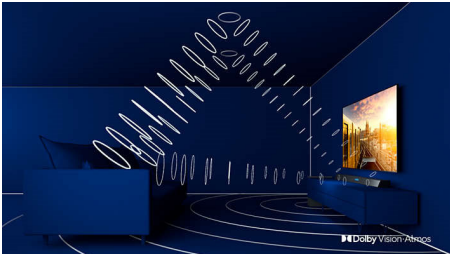

With Philips Ambilight, every moment feels closer. Intelligent LEDs around the edge of the TV respond to the on-screen action and emit an immersive glow that's simply captivating. Experience it once and wonder how you enjoyed TV without it.

Dolby Vision + Dolby Atmos

Support for Dolby's premium sound and video formats means that the HDR content that you watch will look—and sound—glorious. You'll enjoy a picture that reflects the director's original intentions and experience spacious sound with real clarity and depth.

Slim, attractive design

Placing your TV in a corner or in an awkward position? The central swivel stand ensures that you'll always be able to angle the screen just so. Wherever your TV sits, the virtually bezel-free screen adds a sophisticated touch.