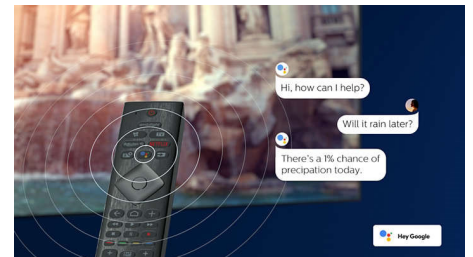

DTS Play-Fi compatible

With DTS Play-Fi on your Philips TV you can connect to compatible speakers in any room. Got wireless speakers in the kitchen? Listen to the film while you make a snack, or keep up with the sports commentary while you get everyone drinks.

HDMI 2.1 VRR and low latency

Your Philips TV boasts the latest HDMI 2.1 connectivity, and the TV automatically switches to a low latency setting when you start playing a game on your console. VRR is supported for smooth fast-action gameplay. Ambilight's gaming mode brings the thrill right into the room.

AI voice control

Push a button on the remote to talk to the Google Assistant. Control the TV or Google Assistant-compatible smart home devices with your voice. Or ask Alexa to control the TV via Alexa-enabled devices.

Slim, attractive design

Placing your TV in a corner or in an awkward position? The central swivel stand ensures that you'll always be able to angle the screen just so. Wherever your TV sits, the virtually bezel-free screen adds a sophisticated touch.