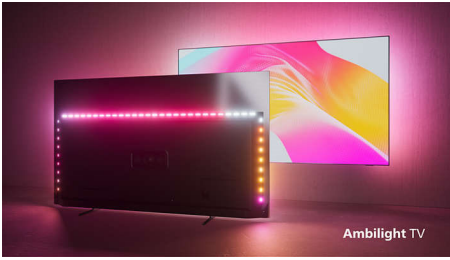

Philips OLED
4K Ambilight TV

139 cm (55") Ambilight TV

P5 AI perfect picture engine
Dolby Atmos sound
Google TV™

55OLED808

Gorgeous. In every way.

4K Ambilight TV

From films to shows, the lifelike picture and full-bodied sound of this OLED TV combine with Ambilight's immersive halo to give you an exceptional experience. The dark metal frame and zero-bezel design brings the elegance.

4K Ambilight TV
139 cm (55") Ambilight TV P5 AI perfect picture engine, Dolby Atmos sound, Google TV™

Highlights

Next-gen Ambilight

With next-gen Ambilight, LEDs behind the screen immerse you in a halo of colourful light that's more detailed, better defined and more in sync with the action than ever! Plus, you can liven up a blank screen with the Aurora-curated collection of images and videos, which look great with Ambilight.

Bright OLED screen

The bright panel and lifelike picture of your 4K (UHD) OLED Ambilight TV means you'll see

deep blacks, not gray—and the smallest details leap from the shadows and bright areas. The picture looks incredible even if viewed at an angle, and you won't need to turn down the lights! All major HDR formats are supported.

OLED EX panel technology

OLED EX panel. Higher peak brightness and thinner bezel.

Premium design

The satin-chrome swivel stand makes placement a breeze while the dark metal frame and zero-bezel design lend a real sense of style. The remote is backlit for ease of use. Our TV packaging uses FSC-certified recycled cardboard, and our printed materials use recycled paper.