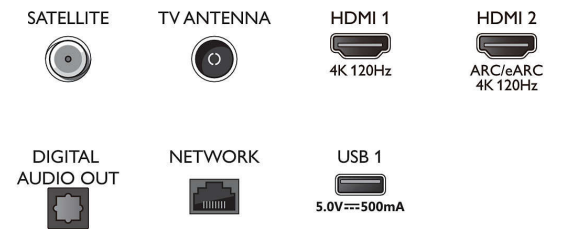

Tuner/Reception/Transmission

- Digital TV: DVB-T/T2/T2-HD/C/S/S2
- TV Programme guide*: 8-day Electronic

Connections

Side

Bottom

Specifications

- Programme Guide
- Signal strength indication
- Teletext: 1000 page Hypertext
- HEVC support

Smart TV Features

- Interactive TV: HbbTV
- Remote Control: with Voice
- Voice assistant*: Google Assistant built in, RC with Mic., Works with Alexa

Multimedia Applications

- Video Playback Formats: Containers: AVI, MKV, H264/MPEG-4 AVC, MPEG-1, MPEG-2, MPEG-4, VP9, HEVC (H.265), AV1
- Music Playback Formats: AAC, MP3, WAV, WMA (v2 up to v9.2), WMA-PRO (v9 and v10), FLAC
- Subtitles Formats Support: .SMI, .SRT, .SSA, .SUB, .TXT, .ASS
- Picture Playback Formats: JPEG, BMP, GIF, PNG, 360 photo, HEIF