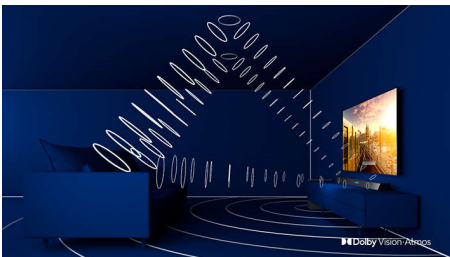

Dolby Vision + Dolby Atmos

Support for Dolby's premium sound and video formats means that the HDR content that you watch will look—and sound—glorious. You'll enjoy a picture that reflects the director's original intentions and experience spacious sound with real clarity and depth.