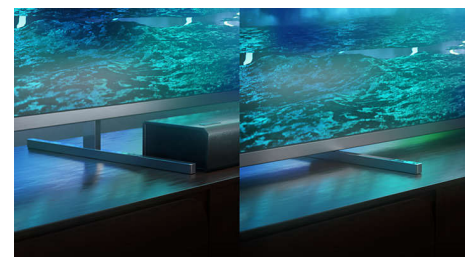

Design

The virtually bezel-free screen of this 4K smart TV goes with just about any interior. The slim feet make it seem as if the screen is floating above your TV unit and you can widen the feet to accommodate longer soundbars.