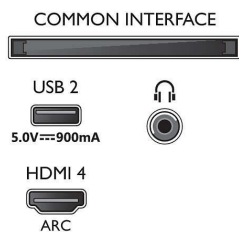

Connections

Side