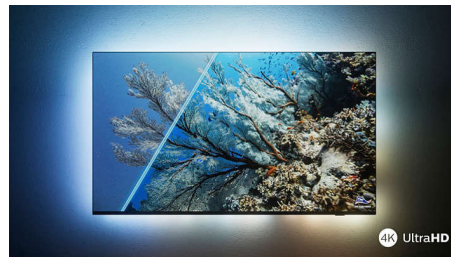

Supports all major HDR formats

Your Philips 4K UHD TV is compatible with all major HDR formats, including Dolby Vision. Whether it's a must-watch series or the latest video game, shadows will be deeper. Bright surfaces will shine. Colours will be truer.