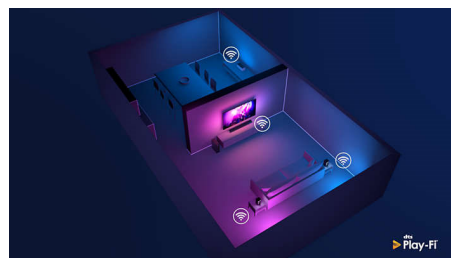

DTS Play-Fi compatible

With DTS Play-Fi on your Philips TV you can connect to compatible speakers in any room. Got wireless speakers in the kitchen? Listen to the film while you make a snack or keep up with the sports commentary while you get everyone drinks.