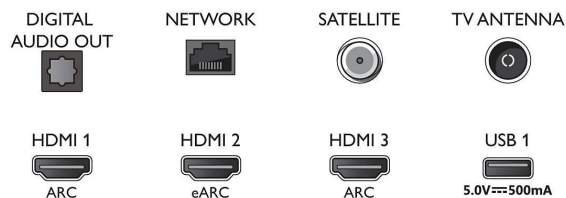

Accessories

- Included accessories: Remote Control, Quick start guide, Legal and safety brochure, Power cord, Tabletop stand
- Included batteries: 2 x AAA Batteries

Design

- Colours of TV: Anthracite grey bezel
- Stand design: Swivel +/- 15 degree, Silver chrome arch stand, Anthracite grey stand

Dimensions

- Set Width: 1289.9 mm
- Set Height: 749.7 mm
- Set Depth: 79.7 mm
- Product weight: 17.4 kg
- Set width (with stand): 1289.9 mm
- Set height (with stand): 819.8 mm
- Set depth (with stand): 256.2 mm
- Product weight (+stand): 20.2 kg
- Box width: 1445 mm
- Box height: 880.0 mm
- Box depth: 160.0 mm
- Weight incl. Packaging: 24.5 kg
- Stand width: 720.0 mm
- Stand height: 70.0 mm
- Stand depth: 256.2 mm
- Wall-mount compatible: 200 x 300 mm

Connections

Side

Bottom

Issue date 2023-07-30

Version: 4.1.2

EAN: 87 18863 02882 7

© 2023 Koninklijke Philips N.V.
All Rights reserved.

Specifications are subject to change without notice. Trademarks are the property of Koninklijke Philips N.V. or their respective owners.