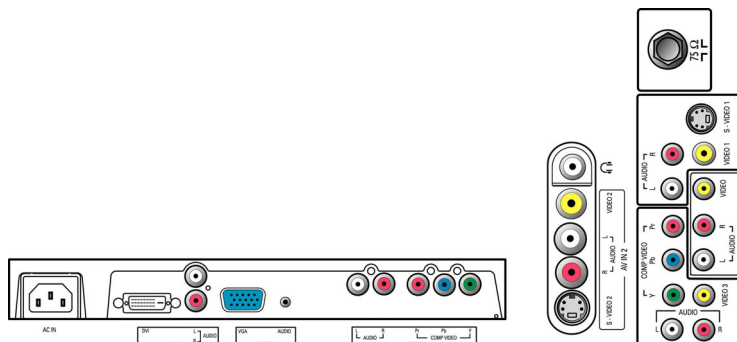

Loudspeakers

- Built-in speakers: 2

Connectivity

- AV 1: Audio L/R in, CVBS in, S-Video
- AV 2: Audio L/R in, CVBS in, S-Video
- AV 3: Audio L/R in, CVBS in, YPbPr
- AV 4: Audio L/R in, YPbPr
- AV 5: Audio L/R in, DVI-D with HDCP
- Other connections: Analog audio Left/Right out, Composite video (CVBS) out, Headphone out, PC Audio in, PC-In VGA

Power

- Mains power: 90-264 VAC, 50/60 Hz
- Ambient temperature: 5 °C to 40 °C
- Power consumption: $\leq 100\text{ W}$
- Standby power consumption: $\leq 2\text{ W}$

Accessories

- Included accessories: Power cord, Quick start guide, User Manual, Warranty certificate, Remote Control, Batteries for remote control

Dimensions

- Set width (with stand): 820 mm
- Set height (with stand): 480 mm
- Set depth (with stand): 213 mm
- Product weight (+stand): 12.7 kg
- Set width (with stand) (inch): 32.3 inch
- Set depth (with stand) (inch): 8.4 inch
- Set height (with stand) (inch): 18.9 inch
- Product weight (+stand) (lb): 30 lb