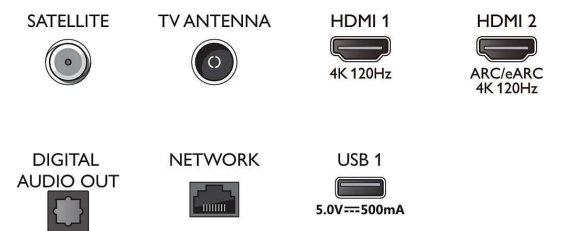

Tuner/Reception/Transmission

- Digital TV: DVB-T/T2/T2-HD/C/S/S2
- TV Programme guide*: 8-day Electronic

Connections

Side

Bottom

Specifications

- Programme Guide
- Signal strength indication
- Teletext: 1000 page Hypertext
- HEVC support

Smart TV Features

- Interactive TV: HbbTV
- Remote Control: with Voice
- Voice assistant*: Google Assistant built in, RC with Mic., Works with Alexa

Multimedia Applications

- Video Playback Formats: Containers: AVI, MKV, H264/MPEG-4 AVC, MPEG-1, MPEG-2, MPEG-4, VP9, HEVC (H.265), AVI
- Music Playback Formats: AAC, MP3, WAV, WMA (v2 up to v9.2), WMA-PRO (v9 and v10), FLAC
- Subtitles Formats Support: .SMI, .SRT, .SSA, .SUB, .TXT, .ASS
- Picture Playback Formats: JPEG, BMP, GIF, PNG, 360 photo, HEIF