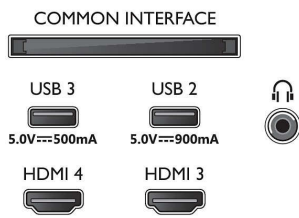

4K Ambilight TV

194 cm (77") Ambilight TV P5 AI perfect picture engine, Dolby Atmos sound, Google TV™

77OLED848/12

Specifications

Ambilight

- Ambilight Features: Wall colour adaptive, Lounge mode, Game Mode, Ambilight Music, AmbiWakeup, AmbiSleep, Works with Philips Wireless Home Speakers, Ambilight Boot-Up Animation
- Ambilight Version: next generation 3 sided

Picture/Display

- Diagonal screen size (inch): 77 inch
- Diagonal screen size (metric): 194 cm

- Display: 4K Ultra HD OLED
- Panel resolution: 3840 x 2160
- Native refresh rate: 120 Hz
- Picture engine: P5 AI Perfect Picture Engine
- Picture enhancement: Perfect Natural Motion, Micro Dimming Perfect, Wide Colour Gamut 99% DCI/P3, Dolby Vision, HLG (Hybrid Log Gamma), A.I. PQ mode, CalMAN Ready, IMAX enhanced mode, HDR10+ Adaptive, Film-maker mode

Display input resolution

- Resolution-Refresh rate: 576 p - 50 Hz, 640 x 480 - 60 Hz, 720 p - 50 Hz, 60 Hz, 1920 x 1080 p - 24 Hz, 25 Hz, 30 Hz, 50 Hz, 60 Hz, 100 Hz, 120 Hz., 2560 x 1440 - 60 Hz, 120 Hz, 3840 x 2160 p - 24 Hz, 25 Hz, 30 Hz, 50 Hz, 60 Hz, 100 Hz, 120 Hz.

Tuner/Reception/Transmission

- Digital TV: DVB-T/T2/T2-HD/C/S/S2
- TV Programme guide*: 8-day Electronic

Connections

Side