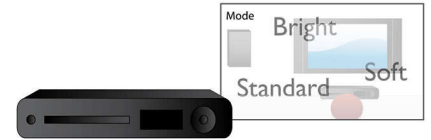

Compact design

Compact design

PC input

With PC input you can connect your TV to a computer and use the TV as a PC monitor.

23PF4310/01

Smart Picture

Smart Picture provides the optimum picture settings for colour, brightness, saturation, contrast, sharpness and so on, to enhance your overall viewing experience at all times.

DVI-I Input

A DVI-I input connects the non-compressed high-bandwidth digital RGB signal from source to screen. By eliminating the conversion of the digital signals to analogue, it delivers an unblemished and noise-free image that is clear and flicker-free. The DVI input supports HDCP copy protection that allows viewing of copy protected programmes from Digital Set-top boxes, DVD players and HD recorders. DVI-I is future proof as it can be connected to all HDMI devices (a converter cable is required). The DVI-I input also supports analogue PC-VGA signals.

Specifications

Picture/Display

- Aspect ratio: Widescreen
- Diagonal screen size (inch): 23 inch
- Diagonal screen size (metric): 58 cm
- Colour cabinet: Silver Frost
- Panel resolution: 1280 x 768p
- Brightness: 450 cd/m²
- Picture enhancement: Progressive scan, Sharpness Adjustment, Active Control, Colour Temperature Adjustment, Crystal Clear
- Contrast ratio (typical): 500:1
- Display screen type: LCD WXGA Active Matrix TFT
- Response time (typical): 16 ms
- Viewing angle (horizontal): 170 degree
- Viewing angle (vertical): 170 degree
- Screen enhancement: Anti-Reflection coated screen