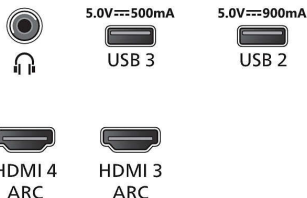

Design

- Remote control: with Muirhead leather

Dimensions

- Set Width: 1225 mm
- Set Height: 701.4 mm
- Set Depth: 68.0 mm
- Product weight: 18.3 kg
- Set width (with stand): 1225 mm
- Set height (with stand): 771 mm
- Set depth (with stand): 236.0 mm
- Product weight (+stand): 21.4 kg
- Box width: 1400.0 mm
- Box height: 860.0 mm
- Box depth: 160.0 mm
- Weight incl. Packaging: 27.0 kg
- Wall mount compatible: 300 x 300 mm

Connections

Side

Down

Issue date 2023-07-30

Version: 5.0.1

EAN: 87 18863 03543 6

© 2023 Koninklijke Philips N.V.
All Rights reserved.

Specifications are subject to change without notice.
Trademarks are the property of Koninklijke Philips N.V. or their respective owners.