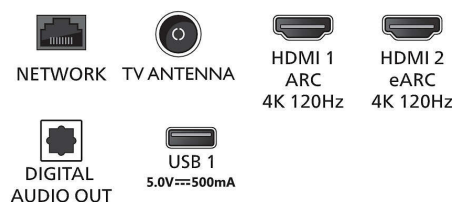

Power

- Mains power: AC 220 - 240 V 50/60Hz
- Standby power consumption: $0.5W$
- Power Saving Features: Auto switch-off timer, Light sensor, Picture mute (for radio), Eco mode

Accessories

- Included accessories: 2 x AAA Batteries, Legal and safety brochure, Power cord, Quick start guide, Remote Control, Table top stand

Design

- Remote control: with Muirhead leather

Dimensions

- Set Width: 1225 mm
- Set Height: 701.4 mm
- Set Depth: 68.0 mm
- Product weight: 18.3 kg
- Set width (with stand): 1225 mm
- Set height (with stand): 771 mm
- Set depth (with stand): 236.0 mm
- Product weight (+stand): 21.4 kg
- Box width: 1400.0 mm
- Box height: 860.0 mm
- Box depth: 160.0 mm
- Weight incl. Packaging: 27.0 kg
- Wall mount compatible: 300 x 300 mm

Connections

Side

Down

Issue date 2023-07-30

Version: 5.0.1

EAN: 87 18863 03543 6

© 2023 Koninklijke Philips N.V.
All Rights reserved.

Specifications are subject to change without notice.
Trademarks are the property of Koninklijke Philips N.V. or their respective owners.