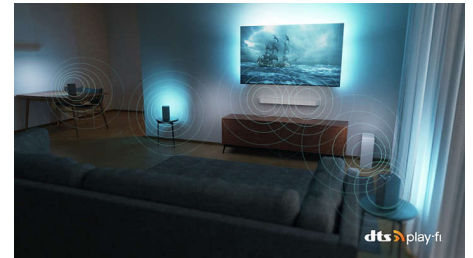

DTS Play-Fi

You get great, clear TV sound right out of the box. If you want more, Philips Wireless Home System with DTS Play-Fi lets you connect to compatible soundbars and wireless speakers around your home in seconds. You can even create a home theatre surround-sound system using your TV as a central speaker.