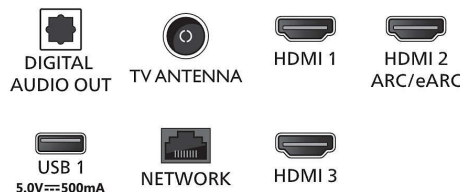

Connections

Side

Down

Issue date 2024-05-09

Version: 11.11.2

EAN: 87 18863 03916 8

© 2024 Koninklijke Philips N.V.
All Rights reserved.

Specifications are subject to change without notice. Trademarks are the property of Koninklijke Philips N.V. or their respective owners.

www.philips.com

- EPG and actual visibility (up to 8 days) is country and operator dependent.
- Android App offerings vary per country. For more details please visit your local Google Play Store.
- Philips TV Remote app and related functionalities vary per TV model, operator, and country, as well as smart device model and OS. For more details please visit: www.philips.com/TVRemoteapp.
- Amazon, Alexa and all related logos are trademarks of Amazon.com, Inc. or its affiliates. Amazon Alexa is available in selected languages and countries.
- Amazon Prime is available in selected languages and countries.
- Disney+ subscription required. Subject to terms at <https://www.disneyplus.com> (c) 2020 Disney and its related entities. Disney+ is available in selected languages and countries.
- Google Assistant is available on Philips Android TVs running on Android O (8) or higher OS version. Google Assistant is available in selected languages and countries.
- Netflix subscription required. Subject to terms at <https://www.netflix.com>
- Image depicted on the website are non-contractual pictures. Please always refer to the actual TV that are sold in the retail or stores.
- Works with Google Assistant is applicable in the countries where Google have introduced the function.
- Memory size (Flash) : 32G, the actual available disc space may differ (dependent on e.g. (pre-)installed apps, installed operating system, etc.)
- Google TV is the name of this device's software experience and a trademark of Google LLC.
- Google TV is the name of this device's software experience and a trademark of Google LLC. YouTube, Ok Google and other marks are trademarks of Google LLC.