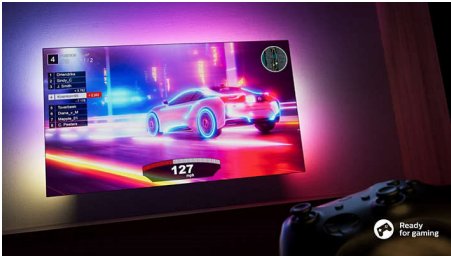

Loves gaming

Can't wait to play? Your 60Hz Ambilight TV with HDMI 2.1 supports fast gameplay and its Ultra Motion Clarity mode gives a sharper, smoother picture. Turn on your console and an ultra-low-input-lag setting is automatically activated and Ambilight's gaming mode makes the thrills feel even bigger.