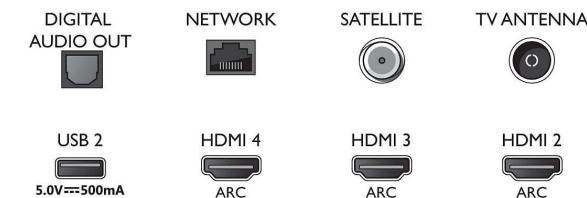

Accessories

- Included accessories: Remote Control, Quick start guide, Legal and safety brochure, Power cord, Tabletop stand
- Included batteries: 2 x AAA Batteries

Design

- Colours of TV: Light-silver metal bezel
- Stand design: Silver chrome arch stand, Swivel +/- 15 degree

Dimensions

- Set Width: 1298.7 mm
- Set Height: 765.1 mm
- Set Depth: 81.9 mm
- Product weight: 18.0 kg
- Set width (with stand): 1298.7 mm
- Set height (with stand): 830.1 mm
- Set depth (with stand): 253.6 mm
- Product weight (+stand): 21.0 kg
- Box width: 1445 mm
- Box height: 880.0 mm
- Box depth: 160.0 mm
- Weight incl. Packaging: 26.0 kg
- Stand width: 750.0 mm
- Stand height: 65.0 mm
- Stand depth: 253.6 mm
- Wall-mount compatible: 300 x 200 mm

Connections

Side

Bottom

Issue date 2023-07-30

Version: 7.1.1

EAN: 87 18863 02307 5

© 2023 Koninklijke Philips N.V.
All Rights reserved.

Specifications are subject to change without notice.
Trademarks are the property of Koninklijke Philips N.V.
or their respective owners.