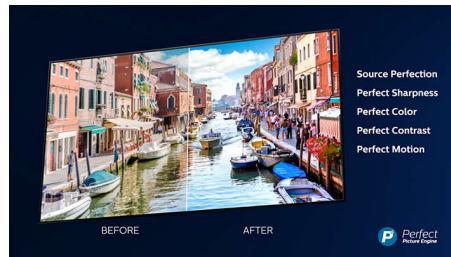

P5 Perfect Picture Engine

The Philips P5 engine delivers a picture as brilliant as the content you love. Details have noticeably more depth. Colours are vivid, while skin tones look natural. Contrast is so crisp you'll feel every detail. Motion is perfectly smooth.