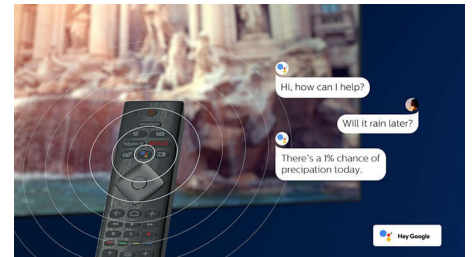

4K UHD HDR

Your Philips 4K UHD TV is compatible with all major HDR formats, including HDR10+ and

Dolby Vision. Whether it's a must-watch series or the latest video game, shadows will be deeper. Bright surfaces will shine. Colours will be truer.

Design

Silver chrome metal bezel. Central swivel stand.

Voice assistant

Control your Philips Android TV with your voice. Want to play a game, watch Netflix or find content and apps in the Google Play store? Just tell your TV. You can even command all Google Assistant-compatible smart home devices, like dimming the lights and setting the thermostat on movie night. Without leaving the sofa. The days of searching for the TV remote are over. Now you can use your voice to control your Philips smart TV via Alexa-enabled devices, like Amazon Echo. Turn your TV on, change the channel, switch to your gaming console and more with Alexa.