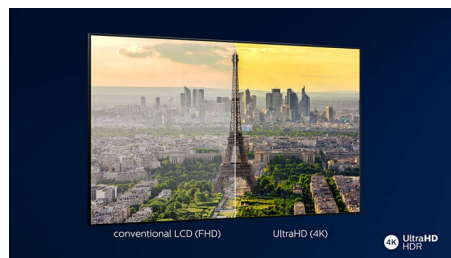

4K UHD HDR

Your Philips 4K UHD TV is compatible with all major HDR formats, including HDR10+ and

Dolby Vision. Whether it's a must-watch series or the latest video game, shadows will be deeper. Bright surfaces will shine. Colours will be truer.

Design

Silver chrome metal bezel. Central swivel stand.