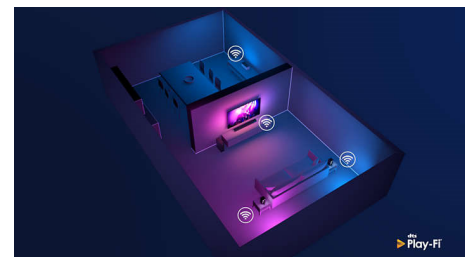

Design

Silver chrome metal bezel. Central swivel stand.

Voice assistant

Control your Philips Android TV with your voice. Want to play a game, watch Netflix or find content and apps in the Google Play store? Just tell your TV. You can even command all Google Assistant-compatible smart home devices, like dimming the lights and setting the thermostat on movie night. Without leaving the sofa. The days of searching for the TV remote are over. Now you can use your voice to control your Philips smart TV via Alexa-enabled devices, like Amazon Echo. Turn your TV on, change the channel, switch to your gaming console and more with Alexa.

DTS Play-Fi

With DTS Play-Fi on your Philips TV you can connect to compatible speakers in any room. Got wireless speakers in the kitchen? Listen to the film while you make a snack, or keep up with the sports commentary while you get everyone a drink.