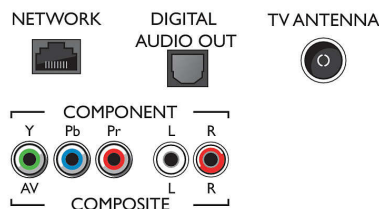

Bottom

Issue date 2023-07-29

Version: 10.1.1

EAN: 87 18863 01668 8

© 2023 Koninklijke Philips N.V.
All Rights reserved.

Specifications are subject to change without notice.
Trademarks are the property of Koninklijke Philips N.V.
or their respective owners.

www.philips.com

* EPG and actual visibility (up to 8 days) is country and operator dependent.

* This television contains lead only in certain parts or components where no technology alternatives exist in accordance with existing exemption clauses under the RoHS Directive.

* Please be informed that your HDR function in your TV currently can be supported via Streaming and USB only.

* Netflix movie programs are only available via your content provider set top box (not available on your TV). Please approach your content provider for Netflix subscription.