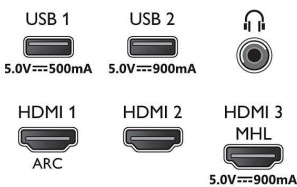

Processing

- Processing Power: Quad Core

Sound

- Output power (RMS): 30W
- Sound Enhancement: Clear Sound, Smart Sound, DTS-HD Premium Sound
- Sound Features: Triple ring technology

Connectivity

- Number of AV connections: 1
- Number of HDMI connections: 3
- HDMI features: 4K, Audio Return Channel
- Number of component in (YPbPr): 1
- EasyLink (HDMI-CEC): Remote control pass-through, System audio control, System standby, One touch play
- Number of USBs: 2
- Wireless connection: Dual Band, Wi-Fi 802.11n 2x2 integrated
- Other connections: Digital audio out (optical), Ethernet-LAN RJ-45, Audio L/R in, Headphone out, Antenna IEC75
- HDCP 2.2: Yes on all HDMI

Power

- Mains power: AC 220 - 240 V 50/60Hz
- Ambient temperature: 5 °C to 35 °C

Accessories

- Included accessories: 2 x AA Batteries, Legal and safety brochure, Power cord, Quick start guide, Remote Control, Table top stand

Dimensions

- Set Width: 1230 mm
- Set Height: 715 mm
- Set Depth: 47.5 mm
- Product weight: 16.81 kg
- Set width (with stand): 1230 mm
- Set height (with stand): 768.6 mm
- Set depth (with stand): 227.5 mm
- Product weight (+stand): 17.3 kg

- Box width: 1400 mm
- Box height: 880 mm
- Box depth: 190 mm
- Weight incl. Packaging: 24.5 kg
- Wall mount compatible: 300 x 300 mm

Connections

Side