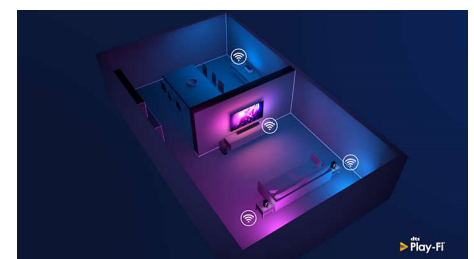

DTS Play-Fi

With DTS Play-Fi on your Philips TV you can connect to compatible speakers in any room. Got wireless speakers in the kitchen? Listen to the movie while you make a snack, or keep up with the sports commentary while you get everyone a drink.