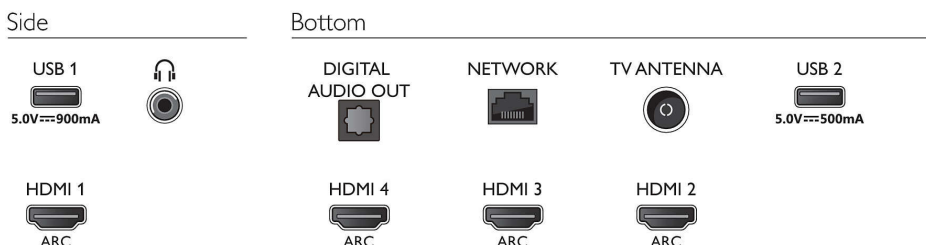

- Subtitles Formats Support: .SRT, .SUB, .TXT, .SMI
- Picture Playback Formats: JPEG, BMP, GIF, PNG, 360 photo, HEIF

Processing

- Processing Power: Quad Core

Sound

- Output power (RMS): 50W
- Speaker configuration: 10Wx2+15W x2 Woofer
- Sound Enhancement: Clear Sound, Smart Sound, Auto Volume Leveler, Dolby Atmos

Connectivity

- Number of HDMI connections: 4
- HDMI features: 4K, Audio Return Channel
- EasyLink (HDMI-CEC): Remote control pass-through, System audio control, System standby, One touch play
- Number of USBs: 2
- Wireless connection: Bluetooth 4.2, Wi-Fi 802.11ac, 2x2, Dual band
- Other connections: Ethernet-LAN RJ-45, Headphone out, Digital audio out (optical), Antenna IEC75
- HDCP 2.3: Yes on all HDMI

Power

- Mains power: AC 220 V~ 50/60Hz
- Ambient temperature: 5 °C to 35 °C
- Power Saving Features: Auto switch-off timer, Light sensor, Picture mute (for radio)

Accessories

- Included accessories: Quick start guide, Legal and safety brochure, Power cord, Table top stand, Remote Control
- Included batteries: 2 x AAA Batteries

Dimensions

- Set Width: 1929 mm
- Set Height: 1107.8 mm
- Set Depth: 96 mm
- Product weight: 49 kg
- Set width (with stand): 1929 mm
- Set height (with stand): 1170 mm
- Set depth (with stand): 372 mm
- Product weight (+stand): 50.8 kg
- Box width: 2101 mm
- Box height: 1305 mm
- Box depth: 491 mm

Connections

Issue date 2023-07-29

Version: 7.0.1

EAN: 87 18863 02784 4

© 2023 Koninklijke Philips N.V.
All Rights reserved.

Specifications are subject to change without notice.
Trademarks are the property of Koninklijke Philips N.V. or their respective owners.

www.philips.com

* EPG and actual visibility (up to 8 days) is country and operator dependent.
* Android App offerings vary per country. For more details please visit your local Google Play Store.
* The TV supports DVB reception for 'Free to air' broadcast. Specific DVB operators may not be supported. An up to date list can be found in the FAQ section of the Philips support website. For some operators Conditional Access and subscription are required. Contact your operator for more information.
* Philips TV Remote app and related functionalities vary per TV model, operator, and country, as well as smart device model and OS. For more details please visit: www.philips.com/TVRemoteapp.
* Smart TV app offerings vary per TV model and country. For more details please visit: www.philips.com/smarttv.
* Please note that your Amazon Apps may not always be available in your country. (Currently Amazon apps works only in UK, Germany, Austria)
* Its functionality is subject to ChromeCast built-in apps and smart devices. For more details, please visit ChromeCast built-in product pages.
* Image depicted on the website are non-contractual pictures. Please always refer to the actual TV that are sold in the retail or stores.