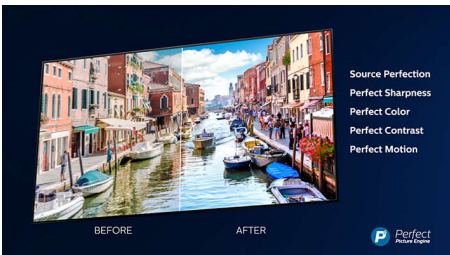

P5 Perfect Picture Engine

The Philips P5 engine delivers a picture as brilliant as the content you love. Details have noticeably more depth. Colors are vivid, while skin tones look natural. Contrast is so crisp you'll feel every detail. Motion is perfectly smooth.