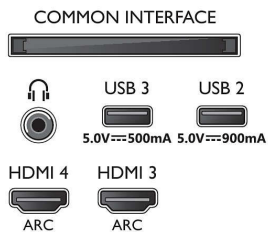

Power

- Mains power: AC 220 - 240 V 50/60 Hz

- Standby power consumption: <0.3 W
- Power Saving Features: Auto switch-off timer, Picture mute (for radio), Eco mode, Light sensor

Accessories

- Included accessories: 2 x AAA Batteries, Legal and safety brochure, Power cord, Quick start guide, Remote Control, Tabletop stand

Design

- Colours of TV: Metal bezel frame
- Stand design: Metal silver T stand
- Remote control: with Muirhead leather

Dimensions

- Set Width: 1068.5 mm
- Set Height: 611.8 mm
- Set Depth: 68.0 mm
- Product weight: 13.9 kg
- Set width (with stand): 1068.5 mm
- Set height (with stand): 683.0 mm
- Set depth (with stand): 230.0 mm
- Product weight (+stand): 16.3 kg
- Box width: 1214.0 mm
- Box height: 770.0 mm
- Box depth: 150.0 mm
- Weight incl. Packaging: 20.1 kg
- Stand width: 550.0 mm
- Stand height: 70.0 mm
- Stand depth: 230.0 mm
- Wall-mount compatible: 300 x 300 mm

Connections

Side

Bottom

Issue date 2023-07-28

Version: 9.9.2

EAN: 87 18863 03448 4

© 2023 Koninklijke Philips N.V. All Rights reserved.

Specifications are subject to change without notice. Trademarks are the property of Koninklijke Philips N.V. or their respective owners.