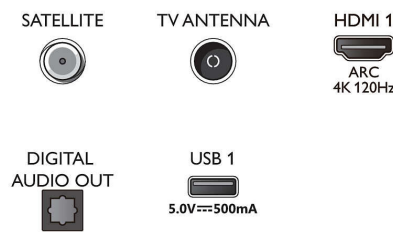

Power

- Mains power: AC 220 - 240 V 50/60 Hz

- Standby power consumption: <0.3 W
- Power Saving Features: Auto switch-off timer, Picture mute (for radio), Eco mode, Light sensor

Accessories

- Included accessories: 2 x AAA Batteries, Legal and safety brochure, Power cord, Quick start guide, Remote Control, Tabletop stand

Design

- Colours of TV: Metal bezel frame
- Stand design: Metal silver T stand
- Remote control: with Muirhead leather

Dimensions

- Set Width: 1068.5 mm
- Set Height: 611.8 mm
- Set Depth: 68.0 mm
- Product weight: 13.9 kg
- Set width (with stand): 1068.5 mm
- Set height (with stand): 683.0 mm
- Set depth (with stand): 230.0 mm
- Product weight (+stand): 16.3 kg
- Box width: 1214.0 mm
- Box height: 770.0 mm
- Box depth: 150.0 mm
- Weight incl. Packaging: 20.1 kg
- Stand width: 550.0 mm
- Stand height: 70.0 mm
- Stand depth: 230.0 mm
- Wall-mount compatible: 300 x 300 mm

Connections

Side

Bottom

Issue date 2023-07-28

Version: 9.9.2

EAN: 87 18863 03448 4

© 2023 Koninklijke Philips N.V. All Rights reserved.

Specifications are subject to change without notice. Trademarks are the property of Koninklijke Philips N.V. or their respective owners.