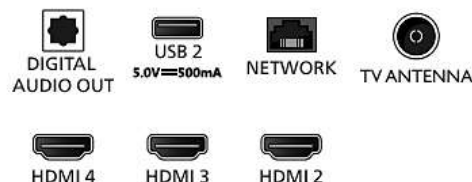

Accessories

- Included accessories: 2 x AAA Batteries, Power cord, Quick start guide, Legal and safety brochure, Table top stand, Remote Control

Dimensions

- Set Width: 963 mm
- Set Height: 558 mm
- Set Depth: 78 mm
- Product weight: 8 kg
- Set width (with stand): 963 mm
- Set height (with stand): 629 mm
- Set depth (with stand): 247 mm
- Product weight (+stand): 8.5 kg
- Box width: 1100 mm
- Box height: 755 mm
- Box depth: 140 mm

- Weight incl. Packaging: 11 kg
- Distance between 2 stands: 777 mm
- Wall mount dimensions: 100 x 200 mm

Connections

Side

Down

Issue date 2024-07-24

Version: 15.15.2

EAN: 87 18863 04023 2

© 2024 Koninklijke Philips N.V.
All Rights reserved.