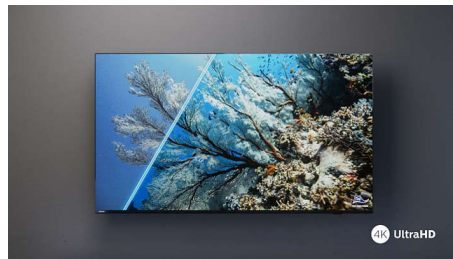

Ultra-sharp picture

No matter what you watch, this 4K LED TV gives you a bright, ultra-sharp picture with vivid colors. Plus, the TV is compatible with all major HDR formats so you'll see more detail, even in dark and bright areas when you're streaming HDR content.