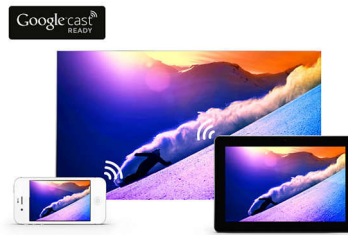

Google Cast

Use Google Cast together with your smart device* to harness the power of your Philips Smart TV. It lets you browse web sites, content and apps, and then 'cast' them to your TV at the push of a button. Best of all, you can continue to use your smart device for other things even while the casted content is playing on your TV.

Google Play

Google Play™ has a rich catalogue of high quality games for all ages. Optimized for use on your TV, they look as great as they play. And there's no need to clutter up your house with yet another gaming console; with a universal USB gaming control you can navigate and play with ease.