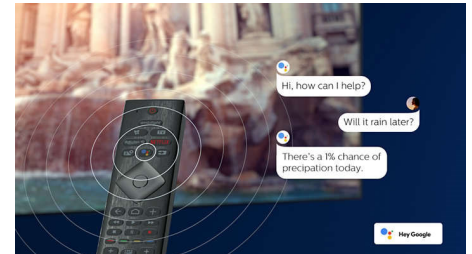

Google Assistant built-in

Control your Philips Android TV with your voice. Want to play a game, watch Netflix, or find content and apps in the Google Play store? Just tell your TV. You can even command all Google Assistant-compatible smart home devices-like dimming the lights and setting the thermostat on movie night. Without leaving the sofa.