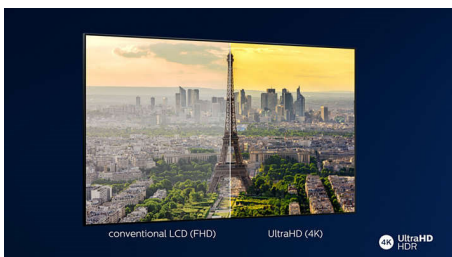

4K Ultra HD

With four times the resolution of conventional Full HD, Ultra HD lights up your screen with over 8 million pixels and our unique Ultra

Resolution Upscaling technology. Experience improved images regardless of the original content, and enjoy a sharper picture with superior depth, contrast, natural motion and vivid details.