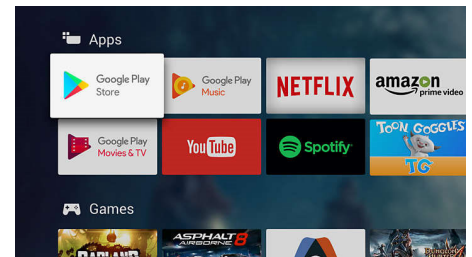

TV Content

Go beyond traditional TV programming with Google Play Store and Philips App Gallery. Experience endless movies, TV, music, apps and games online. More to love.

Quad Core + Android

Philips Quad Core processor meets the power of Android to deliver an exciting gaming experience. And with Android on your TV you'll navigate, launch apps and play videos in a way that is super fast, super intuitive, and super fun.