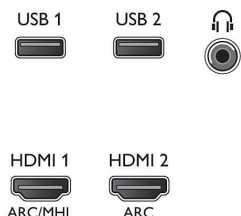

Processing

- Processing Power: Quad Core

Sound

- Output power (RMS): 20W
- Sound Enhancement: Clear Sound, Smart Sound, DTS-HD Premium Sound

Connectivity

- Number of HDMI connections: 4
- HDMI features: 4K, Audio Return Channel
- Number of component in (YPbPr): 1
- EasyLink (HDMI-CEC): Remote control pass-through, System audio control, System standby, One touch play
- Number of USBs: 2
- Wireless connection: Dual Band, Wi-Fi 802.11n 2x2 integrated
- Other connections: Antenna IEC75, Digital audio out (optical), Ethernet-LAN RJ-45, Audio L/R in, Headphone out
- HDCP 2.2: Yes on HDMI1, Yes on HDMI2

Power

- Mains power: AC 220 - 240 V 50/60Hz
- Ambient temperature: 5 °C to 35 °C
- Power Saving Features: Auto switch-off timer, Light sensor, Picture mute (for radio)

Accessories

- Included accessories: Quick start guide, Legal and safety brochure, Power cord, Mini-jack to L/R cable, Mini-jack to YPbPr cable, Table top stand

- Included batteries: 4 x AAA Batteries
- Included Accessories: 2 x Remote Control

Dimensions

- Set Width: 1462.3 mm
- Set Height: 852.3 mm
- Set Depth: 87.5 mm
- Product weight: 24.5 kg
- Set width (with stand): 1462.3 mm
- Set height (with stand): 884.1 mm
- Set depth (with stand): 295.7 mm
- Product weight (+stand): 25.1 kg
- Box width: 1600 mm
- Box height: 995 mm
- Box depth: 185 mm
- Weight incl. Packaging: 33.6 kg
- Wall mount compatible: 400 x 200 mm

Connections

Side