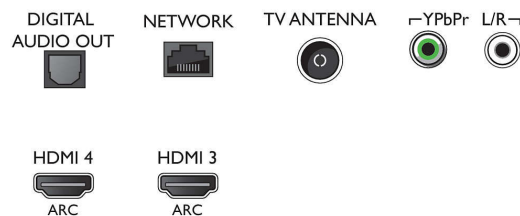

- Included batteries: 4 x AAA Batteries
- Included Accessories: 2 x Remote Control

Dimensions

- Set Width: 1462.3 mm
- Set Height: 852.3 mm
- Set Depth: 87.5 mm
- Product weight: 24.5 kg
- Set width (with stand): 1462.3 mm
- Set height (with stand): 884.1 mm
- Set depth (with stand): 295.7 mm
- Product weight (+stand): 25.1 kg
- Box width: 1600 mm
- Box height: 995 mm
- Box depth: 185 mm
- Weight incl. Packaging: 33.6 kg
- Wall mount compatible: 400 x 200 mm

Connections

Side

Bottom

Issue date 2023-07-28

Version: 7.2.1

EAN: 87 18863 01862 0

© 2023 Koninklijke Philips N.V.
All Rights reserved.

Specifications are subject to change without notice.
Trademarks are the property of Koninklijke Philips N.V.
or their respective owners.