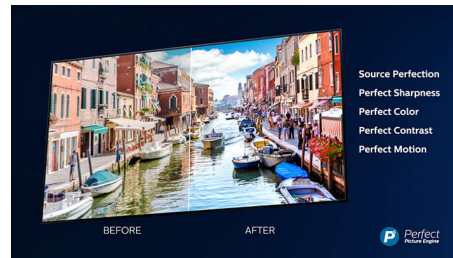

P5 Perfect Picture Engine

The Philips P5 engine delivers a picture as brilliant as the content you love. Details have noticeably more depth. Colors are vivid, while skin tones look natural. Contrast is so crisp you'll feel every detail. Motion is perfectly smooth.