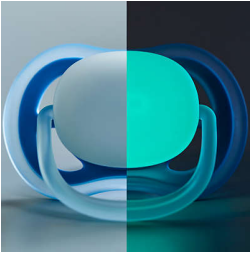

Highlights

Glow in the dark

Use ultra air's glow-in-the-dark button to find your baby's soother quickly without having to switch on the lights