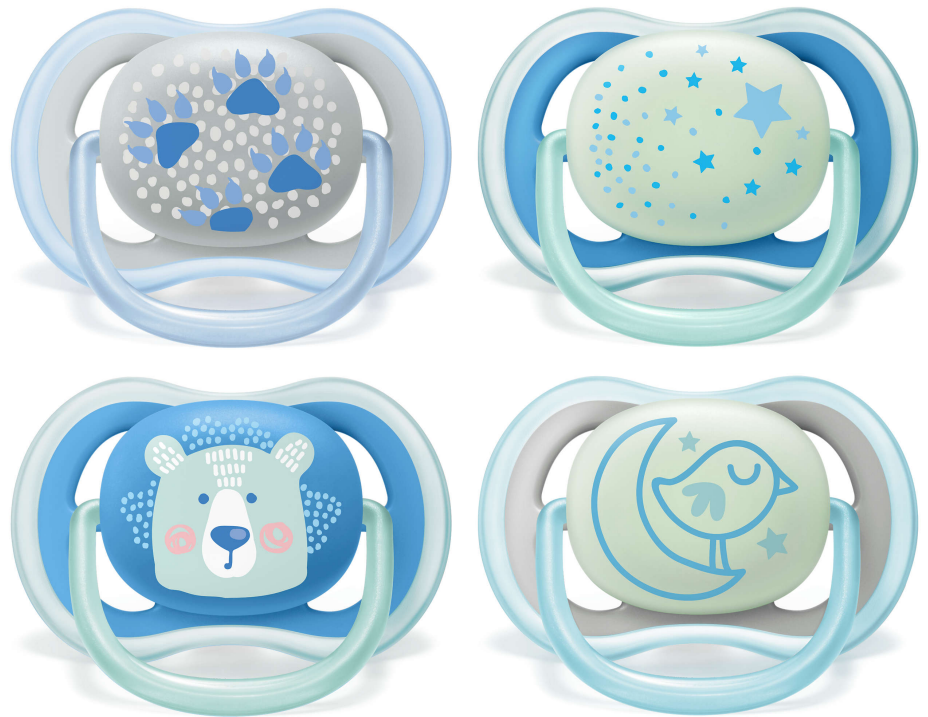

PHILIPS

AVENT

ultra air soother

Pacifier

Lets your baby's skin breathe

Orthodontic and BPA-Free

4 pack

6-18 M

SCF376/15

A light, breathable soother

Easy to find in the dark

Soothe your baby with a soother that lets skin breathe and is easy to find at night. The Philips Avent ultra air night has extra-large holes to keep skin dry and a glow-in-the-dark button so you can see it while the lights are off.

Keeps your baby's skin soft and dry

- Lets skin breathe

Sterilise and store in one handy case

- Sterilise and store in one handy case

Smooth teat for extra comfort

- Loved by babies worldwide*
- The ideal texture for a feeling of comfort
- Respects the natural shape of the palate, teeth and gums

Smooth teat

Every detail of the ultra air soother is designed to feel light and comfortable, including the smooth teat.

Extra ventilation

Extra large air holes gently ventilate your baby's skin, keeping it soft and dry.