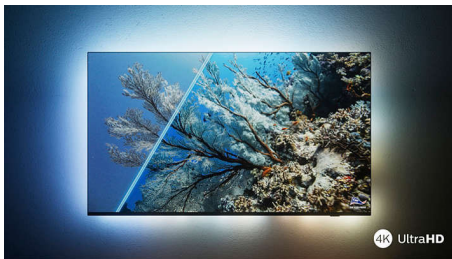

4K UHD LED TV

Love everything that you watch on this 4K UHD LED TV. Philips Pixel Precise Ultra HD engine optimises picture quality to deliver sharp images, rich colours and smooth motion. You get the best possible viewing experience every time.