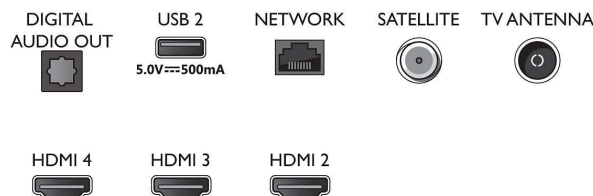

70PUS8007/12

Power

- Mains power: AC 220 - 240 V 50/60 Hz
- Standby power consumption: <0.3 W
- Power Saving Features: Auto switch-off timer, Picture mute (for radio), Eco mode, Light sensor

Accessories

- Included accessories: Remote Control, 2 x AAA Batteries, Power cord, Quick start guide, Legal and safety brochure, Tabletop stand

Design

- Colours of TV: Matt black bezel
- Stand design: Black peak sticks

Dimensions

- Set Width: 1572.4 mm
- Set Height: 76.6 mm
- Set Depth: 85.1 mm
- Product weight: 24.7 kg
- Set width (with stand): 1572.4 mm
- Set height (with stand): 904.1 mm
- Set depth (with stand): 334.9 mm
- Product weight (+stand): 25.2 kg
- Box width: 1757.0 mm
- Box height: 1025.0 mm
- Box depth: 174.0 mm
- Weight incl. Packaging: 32.9 kg
- Stand width: 807.6 mm
- Stand height: 27.0 mm
- Stand depth: 334.9 mm
- Distance between 2 stands: 807.6 mm
- Stand height to TV bottom edge: 27.0 mm
- Wall-mount compatible: 300 x 300 mm

Connections

Side

Bottom

Issue date 2023-07-27

Version: 5.5.2

EAN: 87 18863 03395 1

© 2023 Koninklijke Philips N.V.
All Rights reserved.

Specifications are subject to change without notice.
Trademarks are the property of Koninklijke Philips N.V.
or their respective owners.