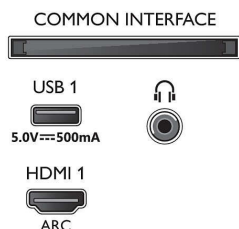

70PUS8007/12

Power

- Mains power: AC 220 - 240 V 50/60 Hz
- Standby power consumption: <0.3 W
- Power Saving Features: Auto switch-off timer, Picture mute (for radio), Eco mode, Light sensor

Accessories

- Included accessories: Remote Control, 2 x AAA Batteries, Power cord, Quick start guide, Legal and safety brochure, Tabletop stand

Design

- Colours of TV: Matt black bezel
- Stand design: Black peak sticks

Dimensions

- Set Width: 1572.4 mm
- Set Height: 76.6 mm
- Set Depth: 85.1 mm
- Product weight: 24.7 kg
- Set width (with stand): 1572.4 mm
- Set height (with stand): 904.1 mm
- Set depth (with stand): 334.9 mm
- Product weight (+stand): 25.2 kg
- Box width: 1757.0 mm
- Box height: 1025.0 mm
- Box depth: 174.0 mm
- Weight incl. Packaging: 32.9 kg
- Stand width: 807.6 mm
- Stand height: 27.0 mm
- Stand depth: 334.9 mm
- Distance between 2 stands: 807.6 mm
- Stand height to TV bottom edge: 27.0 mm
- Wall-mount compatible: 300 x 300 mm

Connections

Side

Bottom

Issue date 2023-07-27

Version: 5.5.2

EAN: 87 18863 03395 1

© 2023 Koninklijke Philips N.V.
All Rights reserved.

Specifications are subject to change without notice.
Trademarks are the property of Koninklijke Philips N.V.
or their respective owners.