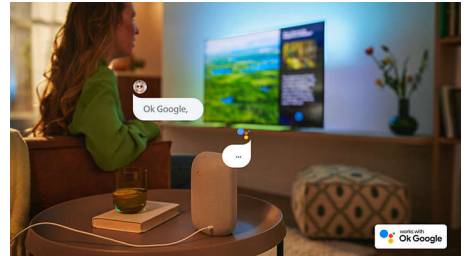

Slim, attractive design.

Looking for a TV that fits with your room? The virtually bezel-free screen of this 4K smart TV goes with just about any interior, and the slim, matt-black feet make it seem as if the screen is floating. Our packaging and inserts use recycled cardboard and paper.

Great for gaming.

Your Philips TV lets you get the best from your console, with fast gameplay and smooth graphics. HDMI connectivity with VRR is supported and a low-latency setting activates automatically when you turn on your console. Ambilight's gaming mode makes the thrills feel bigger.

70PUS8007/12

Android TV

Your Philips Android TV gives you the content you want—when you want it. You can customise the home screen to display your favourite apps, making it simple to start streaming the movies and shows you love. Or pick up where you left off.

AI voice control

You can use your voice to control your Philips Android TV via any speaker that has Google Assistant, or via an Android TV remote app. Want to find apps, stream content or play games? Just ask.