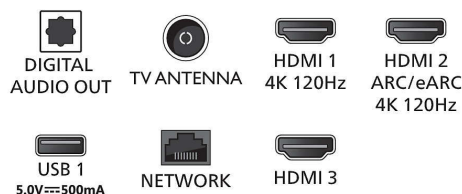

Connections

Side

Down

Issue date 2023-10-27

Version: 3.0.1

EAN: 87 18863 03949 6

© 2023 Koninklijke Philips N.V.
All Rights reserved.

Specifications are subject to change without notice. Trademarks are the property of Koninklijke Philips N.V. or their respective owners.

www.philips.com

- EPG and actual visibility (up to 8 days) is country and operator dependent.
- Android App offerings vary per country. For more details please visit your local Google Play Store.
- Philips TV Remote app and related functionalities vary per TV model, operator, and country, as well as smart device model and OS. For more details please visit: www.philips.com/TVRemoteapp.
- Amazon, Alexa and all related logos are trademarks of Amazon.com, Inc. or its affiliates. Amazon Alexa is available in selected languages and countries.
- Amazon Prime is available in selected languages and countries.
- Disney+ subscription required. Subject to terms at <https://www.disneyplus.com> (c) 2020 Disney and its related entities. Disney+ is available in selected languages and countries.
- Google Assistant is available on Philips Android TVs running on Android O (8) or higher OS version. Google Assistant is available in selected languages and countries.
- Netflix subscription required. Subject to terms at <https://www.netflix.com>
- Image depicted on the website are non-contractual pictures. Please always refer to the actual TV that are sold in the retail or stores.
- Memory size (Flash) : 32G, the actual available disc space may differ (dependent on e.g. (pre-)installed apps, installed operating system, etc.)
- Google TV is the name of this device's software experience and a trademark of Google LLC.
- Google TV is the name of this device's software experience and a trademark of Google LLC. YouTube, Ok Google and other marks are trademarks of Google LLC.