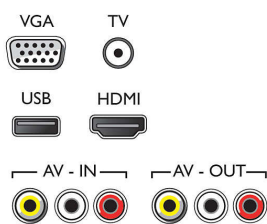

User Interaction

- Ease of Use: One-stop Home button
- Firmware upgradeable: Firmware upgradeable via USB
- Screen Format Adjustments: Dot: dot, Zoom 1, Zoom 2, 4:3, Widescreen
- Teletext: 1000 page Smart Text

Sound

- Output power (RMS): 16W
- Sound Enhancement: Virtual Surround, Clear Sound, Auto Volume Leveler

Connectivity

- Number of AV connections: 1
- Number of HDMI connections: 1
- Number of component in (YPbPr): 1
- EasyLink (HDMI-CEC): System standby, One touch play
- Number of USBs: 1
- Other connections: Antenna IEC75, Digital audio out (coaxial), Audio L/R in, PC-in VGA + Audio L/R in, Headphone out, Service connector

Power

- Mains power: AC 110 - 240 V 50/60Hz
- Ambient temperature: 5 °C to 40 °C
- Standby power consumption: < 0.5 W
- Power Saving Features: Auto switch-off timer, Eco mode
- Off mode power consumption: < 0.5

Accessories

- Included accessories: Remote Control, 2 x AAA Batteries, Table top stand, Power cord, Quick start guide

Dimensions

- Set Width: 550 mm
- Set Height: 327 mm
- Set Depth: 42 mm
- Product weight: 2.3 kg
- Set width (with stand): 550 mm
- Set height (with stand): 360 mm
- Set depth (with stand): 156 mm
- Product weight (+stand): 2.5 kg
- Box width: 670 mm
- Box height: 392 mm
- Box depth: 108 mm
- Weight incl. Packaging: 3.5 kg
- Compatible wall mount: 100 x 100mm
- Wall mount compatible: 100 x 100 mm

Connections

Side

Issue date 2023-07-27

Version: 4.0.1

EAN: 87 18863 00452 4

© 2023 Koninklijke Philips N.V.
All Rights reserved.

Specifications are subject to change without notice.
Trademarks are the property of Koninklijke Philips N.V.
or their respective owners.

www.philips.com