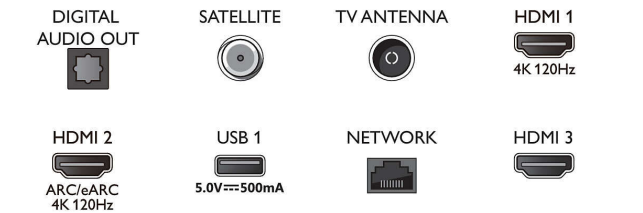

Picture/Display

- Diagonal screen size (inch): 75 inch
- Diagonal screen size (metric): 189 cm
- Display: 4K Ultra HD LED
- Panel resolution: 3840 x 2160

- Native refresh rate: 120 Hz
- Picture engine: P5 Perfect Picture Engine
- Picture enhancement: Micro Dimming Pro, Wide Colour Gamut 90% DCI/P3, HDR10+, Dolby Vision, CalMAN Ready, Perfect Natural Motion, HLG (Hybrid Log Gamma)

Android TV

- OS: Google TV™

Connections

Side

Bottom

4K Ambilight TV

189 cm (75") Ambilight TV P5 picture engine-120 Hz, Major HDR formats supported, Google TV™

75PUS8848/12

Specifications

- Pre-installed apps: Google Play Movies*, Google Search, YouTube, Netflix, Apple TV, Amazon Prime Video, Disney+, YouTube Music, Fitness App, Ambilight Aurora
- Memory size (Flash): 16 GB*
- Gaming cloud: Geforce Now