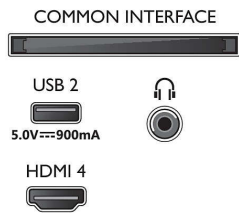

4K Ambilight TV

189 cm (75") Ambilight TV P5 picture engine-120 Hz, Major HDR formats supported, Google TV™

75PUS8848/12

Specifications

Ambilight

- Ambilight Features: Wall colour adaptive, Lounge mode, Game Mode, Ambilight Music, AmbiWakeup, AmbiSleep, Works with Philips Wireless Home Speakers, Ambilight Boot-Up Animation
- Ambilight Version: 3 sided

Picture/Display

- Diagonal screen size (inch): 75 inch
- Diagonal screen size (metric): 189 cm
- Display: 4K Ultra HD LED
- Panel resolution: 3840 x 2160

- Native refresh rate: 120 Hz
- Picture engine: P5 Perfect Picture Engine
- Picture enhancement: Micro Dimming Pro, Wide Colour Gamut 90% DCI/P3, HDR10+, Dolby Vision, CalMAN Ready, Perfect Natural Motion, HLG (Hybrid Log Gamma)

Display input resolution

- Resolution-Refresh rate: 576 p - 50 Hz, 640 x 480 - 60 Hz, 720 p - 50 Hz, 60 Hz, 1920 x 1080 p - 24 Hz, 25 Hz, 30 Hz, 50 Hz, 60 Hz, 100 Hz, 120 Hz., 2560 x 1440 - 60 Hz, 120 Hz, 3840 x 2160 p - 24 Hz, 25 Hz, 30 Hz,

50 Hz, 60 Hz, 100 Hz, 120 Hz.

Tuner/Reception/Transmission

- Digital TV: DVB-T/T2/T2-HD/C/S/S2
- Video Playback: PAL, SECAM
- TV Programme guide*: 8-day Electronic Programme Guide
- Signal strength indication
- Teletext: 1000 page Hypertext
- HEVC support

Android TV

- OS: Google TV™

Connections

Side