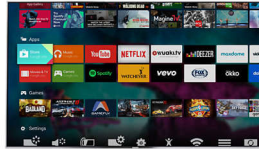

TV Content

The Google Play store and Philips app gallery go beyond traditional TV programming to bring you a big online collection of movies, TV, music, apps and games. 16GB of expandable memory means there's plenty of room to store all your favorite content and to install more apps.