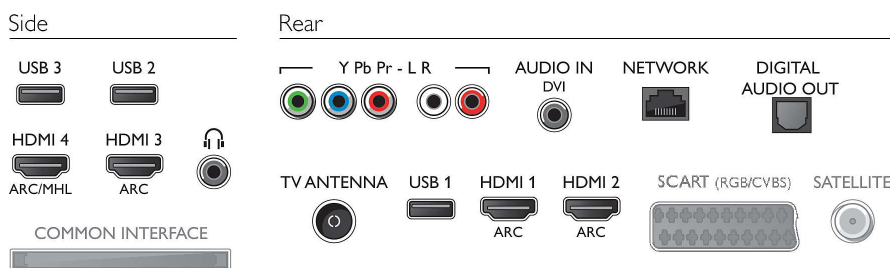

Connections

Issue date 2023-07-27

Version: 9.0.1

EAN: 87 18863 00988 8

© 2023 Koninklijke Philips N.V.
All Rights reserved.

Specifications are subject to change without notice. Trademarks are the property of Koninklijke Philips N.V. or their respective owners.

www.philips.com