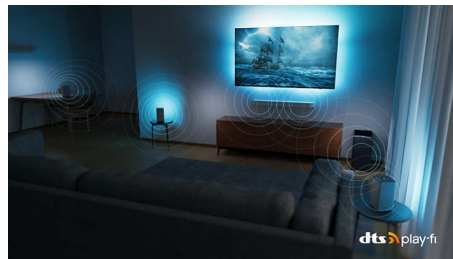

DTS Play-Fi compatible

Philips Wireless Home System powered by DTS Play-Fi lets you connect to compatible soundbars and wireless speakers around your home in seconds. Listen to movies in the kitchen. Play music anywhere. You can even create a home-cinema surround-sound system using your Philips TV as a central speaker.