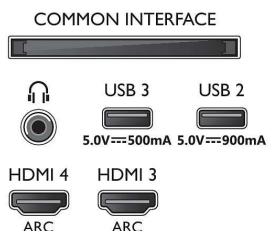

Design

- Colours of TV: Metal bezel frame
- Stand design: Metal dark chrome peak sticks

Dimensions

- Set Width: 1068.5 mm
- Set Height: 615.4 mm
- Set Depth: 58.0 mm
- Product weight: 13.8 kg
- Set width (with stand): 1068.5 mm
- Set height (with stand): 633.7 mm
- Set depth (with stand): 240.0 mm
- Product weight (+stand): 14.4 kg
- Box width: 1214.0 mm
- Box height: 770.0 mm
- Box depth: 150.0 mm
- Weight incl. Packaging: 19.0 kg
- Stand width: 783.0 mm
- Stand height: 19.0 mm
- Stand depth: 240.0 mm
- Wall-mount compatible: 300 x 300 mm

Connections

Side

Bottom

Issue date 2023-07-27

Version: 8.8.2

EAN: 87 18863 03446 0

© 2023 Koninklijke Philips N.V.
All Rights reserved.

Specifications are subject to change without notice.
Trademarks are the property of Koninklijke Philips N.V.
or their respective owners.