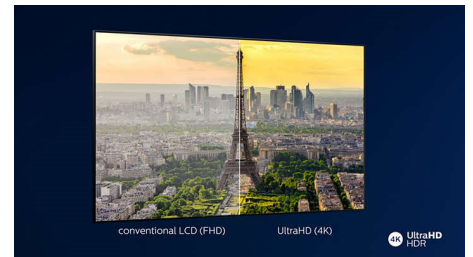

Major HDR formats supported

Your Philips TV is primed to get the most out of the HDR10+ video format. Contrast, colour and brightness levels are adjusted from frame to frame. Whether it's a must-watch series or the new blockbuster, shadows will be deeper. Bright surfaces will shine. Colours will be truer. Dolby Vision and Dolby Atmos. Cinematic vision and sound.