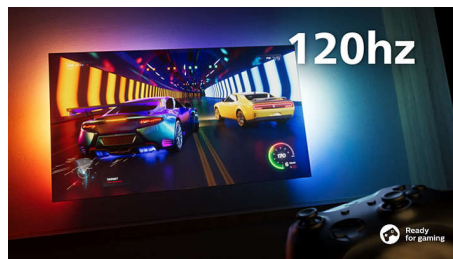

HDMI 2.1 VRR and low latency

Play without limits. Your HDMI 2.1-enabled Philips TV lets you make the most of your next-gen gear with super-responsive gameplay and incredibly smooth graphics. Make that jump, turn on a dime or drift perfectly through

a corner—while Ambilight gaming mode makes every thrill bigger.