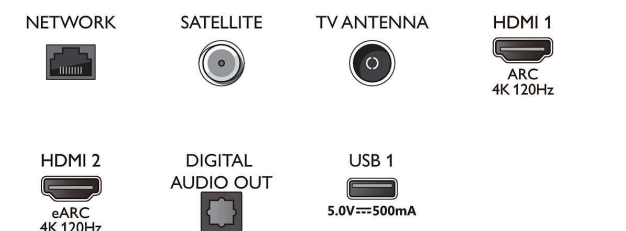

Power

- Mains power: AC 220 - 240 V 50/60 Hz
- Standby power consumption: <0.3 W
- Power Saving Features: Auto switch-off timer, Light sensor, Picture mute (for radio), Eco mode

Accessories

- Included accessories: 2 x AAA Batteries, Legal and safety brochure, Power cord, Quick start guide, Remote Control, Tabletop stand

Design

- Colours of TV: Metal bezel frame
- Stand design: Metal dark chrome peak sticks

Dimensions

- Set Width: 1068.5 mm
- Set Height: 615.4 mm
- Set Depth: 58.0 mm
- Product weight: 13.8 kg
- Set width (with stand): 1068.5 mm
- Set height (with stand): 633.7 mm
- Set depth (with stand): 240.0 mm
- Product weight (+stand): 14.4 kg
- Box width: 1214.0 mm
- Box height: 770.0 mm
- Box depth: 150.0 mm
- Weight incl. Packaging: 19.0 kg
- Stand width: 783.0 mm
- Stand height: 19.0 mm
- Stand depth: 240.0 mm
- Wall-mount compatible: 300 x 300 mm

Connections

Side

Bottom

Issue date 2023-07-27

Version: 8.8.2

EAN: 87 18863 03446 0

© 2023 Koninklijke Philips N.V.
All Rights reserved.

Specifications are subject to change without notice.
Trademarks are the property of Koninklijke Philips N.V.
or their respective owners.