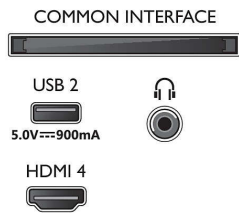

4K Ambilight TV

108 cm (43") Ambilight TV P5 picture engine-120 Hz, Major HDR formats supported, Google TV™

43PUS8848/12

Specifications

Ambilight

- Ambilight Features: Wall colour adaptive, Lounge mode, Game Mode, Ambilight Music, AmbiWakeup, AmbiSleep, Works with Philips Wireless Home Speakers, Ambilight Boot-Up Animation
- Ambilight Version: 3 sided

Picture/Display

- Diagonal screen size (inch): 43 inch
- Diagonal screen size (metric): 108 cm
- Display: 4K Ultra HD LED
- Panel resolution: 3840 x 2160

- Native refresh rate: 120 Hz
- Picture engine: P5 Perfect Picture Engine
- Picture enhancement: Micro Dimming Pro, Wide Colour Gamut 90% DCI/P3, HDR10+, Dolby Vision, CalMAN Ready, Perfect Natural Motion, HLG (Hybrid Log Gamma)

Display input resolution

- Resolution-Refresh rate: 576 p - 50 Hz, 640 x 480 - 60 Hz, 720 p - 50 Hz, 60 Hz, 1920 x 1080 p - 24 Hz, 25 Hz, 30 Hz, 50 Hz, 60 Hz, 100 Hz, 120 Hz., 2560 x 1440 - 60 Hz, 120 Hz, 3840 x 2160 p - 24 Hz, 25 Hz, 30 Hz,

50 Hz, 60 Hz, 100 Hz, 120 Hz.

Tuner/Reception/Transmission

- Digital TV: DVB-T/T2/T2-HD/C/S/S2
- Video Playback: PAL, SECAM
- TV Programme guide*: 8-day Electronic Programme Guide
- Signal strength indication
- Teletext: 1000 page Hypertext
- HEVC support

Android TV

- OS: Google TV™

Connections

Side