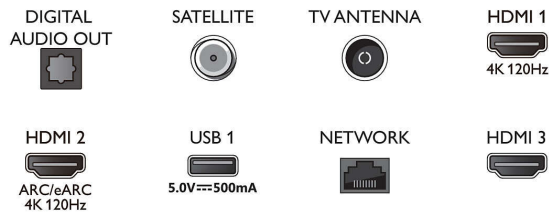

Android TV

- OS: Google TV™

Connections

Side

Bottom

Specifications

- Pre-installed apps: Google Play Movies*, Google Search, YouTube, Netflix, Apple TV, Amazon Prime Video, Disney+, YouTube Music, Fitness App, Ambilight Aurora
- Memory size (Flash): 16 GB*
- Gaming cloud: Geforce Now

Smart TV Features

- Interactive TV: HbbTV
- Remote Control: with Voice
- Voice assistant*: Google Assistant built in, RC with Mic., Works with Alexa

Multimedia Applications

- Video Playback Formats: Containers: AVI, MKV, H264/MPEG-4 AVC, MPEG-1, MPEG-2, MPEG-4, VP9, HEVC (H.265), AV1
- Music Playback Formats: AAC, MP3, WAV, WMA (v2 up to v9.2), WMA-PRO (v9 and v10), FLAC
- Subtitles Formats Support: .SMI, .SRT, .SSA, .SUB, .TXT, .ASS
- Picture Playback Formats: JPEG, BMP, GIF, PNG, 360 photo, HEIF