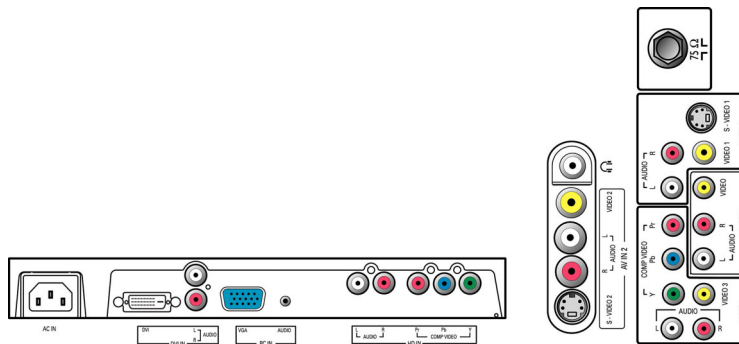

Connectivity

- AV 1: Audio L/R in, CVBS in, S-Video
- AV 2: Audio L/R in, CVBS in, S-Video
- AV 3: Audio L/R in, CVBS in, YPbPr
- PC: 3.5 mm PC audio input x1, VGA-in D-Sub 15HD
- Other connections: Analog audio Left/Right in, DVI-D
- AV output: Audio (L/R) x1, Composite (CVBS) x1
- HD in: Audio L/R in, YPbPr
- headphone: Headphone out 3.5 mm jack

Power

- Power supply: 90-264 VAC, 50/60 Hz
- Ambient temperature: 5 °C to 40 °C
- Power consumption: < 130 W
- Standby power consumption: < 2 W

Accessories

- Included accessories: Batteries for remote control, Power cord, Quick start guide, Remote Control, User Manual, Warranty certificate

Dimensions

- Set width (with stand): 925 mm
- Set height (with stand): 548 mm
- Set depth (with stand): 238 mm
- Product weight (+stand): 18.5 kg
- Set width (with stand) (inch): 36.4 inch
- Set depth (with stand) (inch): 9.4 inch
- Set height (with stand) (inch): 21.6 inch
- Product weight (+stand) (lb): 40.7 lb