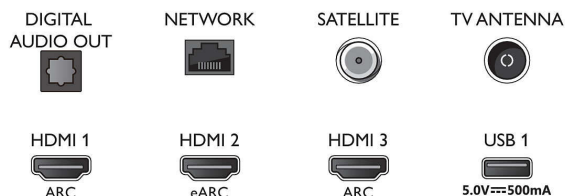

Accessories

- Included accessories: Remote Control, Quick start guide, Legal and safety brochure, Power cord, Tabletop stand
- Included batteries: 2 x AAA Batteries

Design

- Colours of TV: Light silver bezel
- Stand design: Light silver V sticks

Dimensions

- Set Width: 1572.3 mm
- Set Height: 876.3 mm
- Set Depth: 85.1 mm
- Product weight: 27.1 kg
- Set width (with stand): 1572.3 mm
- Set height (with stand): 947.9 mm
- Set depth (with stand): 360.6 mm
- Product weight (+stand): 28.4 kg
- Box width: 1757.0 mm
- Box height: 1025.0 mm
- Box depth: 174.0 mm
- Weight incl. Packaging: 35.7 kg
- Stand width: 807.6 / 1349.6 mm
- Stand height: 70.0 mm
- Stand depth: 360.6 mm
- Wall-mount compatible: 300 x 300 mm

Connections

Side

Bottom

Issue date 2023-07-27

Version: 8.8.2

EAN: 87 18863 02854 4

© 2023 Koninklijke Philips N.V.
All Rights reserved.

Specifications are subject to change without notice. Trademarks are the property of Koninklijke Philips N.V. or their respective owners.