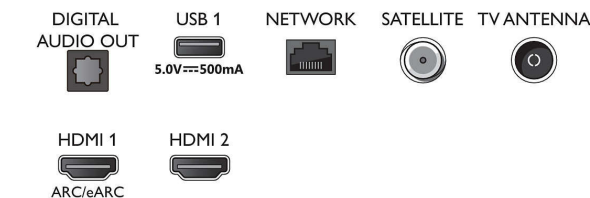

Accessories

- Included accessories: Remote Control, 2 x AAA Batteries, Power cord, Quick start guide, Legal and safety brochure, Tabletop stand

Design

- Colours of TV: Matt black bezel
- Stand design: Black matt cut sticks

Dimensions

- Set Width: 1572.4 mm
- Set Height: 876.6 mm
- Set Depth: 85.1 mm
- Product weight: 23.6 kg
- Set width (with stand): 1572.4 mm
- Set height (with stand): 904.9 mm
- Set depth (with stand): 327.2 mm
- Product weight (+stand): 24.2 kg
- Box width: 1757.0 mm
- Box height: 1025.0 mm
- Box depth: 174.0 mm
- Weight incl. Packaging: 32.2 kg
- Stand width: 807.7 mm
- Stand height: 28.0 mm
- Stand depth: 327.2 mm
- Distance between 2 stands: 807.7 mm
- Stand height to TV bottom edge: 28.0 mm
- Wall-mount compatible: 300 x 300 mm

Connections

Side

Bottom

Issue date 2023-07-27

Version: 5.5.2

EAN: 87 18863 03388 3

© 2023 Koninklijke Philips N.V.
All Rights reserved.

Specifications are subject to change without notice.
Trademarks are the property of Koninklijke Philips N.V.
or their respective owners.