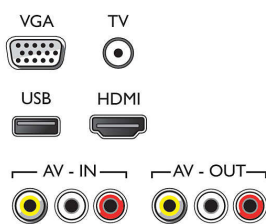

PC input (VGA)

Use your TV as a monitor. Simply connect using a VGA cable and you are ready to go.

Specifications

Picture/Display

- Aspect ratio: 16:9
- Diagonal screen size (inch): 24 inch
- Diagonal screen size (metric): 60 cm
- Display: LED HD TV
- Panel resolution: 1366 x 768p
- Brightness: 200 cd/m²
- Picture enhancement: Digital Crystal Clear, 100 Hz Perfect Motion Rate

Sound

- Output power (RMS): 16W
- Sound Enhancement: Virtual Surround, Clear Sound, Auto Volume Leveler

Connectivity

- Number of AV connections: 1
- Number of HDMI connections: 1
- Number of component in (YPbPr): 1
- EasyLink (HDMI-CEC): System standby, One touch play
- Number of USBs: 1
- Other connections: Antenna IEC75, Digital audio out (coaxial), Audio L/R in, PC-in VGA + Audio L/R in, Headphone out, Service connector

Accessories

- Included accessories: Remote Control, 2 x AAA Batteries, Table top stand, Power cord, Quick start guide

Dimensions

- Set Width: 550 mm
- Set Height: 327 mm
- Set Depth: 42 mm
- Product weight: 2.3 kg
- Set width (with stand): 550 mm
- Set height (with stand): 360 mm
- Set depth (with stand): 156 mm
- Product weight (+stand): 2.5 kg
- Box width: 670 mm
- Box height: 392 mm
- Box depth: 108 mm
- Weight incl. Packaging: 3.5 kg
- Compatible wall mount: 100 x 100mm
- Wall mount compatible: 100 x 100 mm

Connections

Side

Issue date 2023-07-27

Version: 4.0.1

EAN: 87 18863 00452 4

© 2023 Koninklijke Philips N.V.
All Rights reserved.

Specifications are subject to change without notice.
Trademarks are the property of Koninklijke Philips N.V.
or their respective owners.