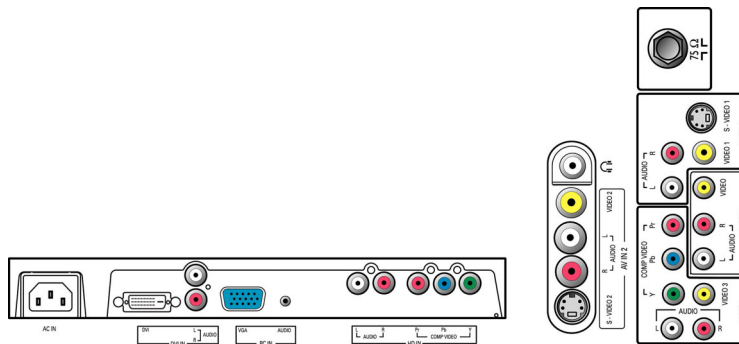

Connectivity

- AV 1: Audio L/R in, CVBS in, S-Video
- AV 2: Audio L/R in, CVBS in, S-Video
- AV 3: Audio L/R in, CVBS in, YPbPr
- PC: 3.5 mm PC audio input x1, VGA-in D-Sub 15HD
- Other connections: Analog audio Left/Right in, DVI-D
- AV output: Audio (L/R) x1, Composite (CVBS) x1
- HD in: Audio L/R in, YPbPr
- headphone: Headphone out 3.5 mm jack

Power

- Power supply: 90-264 VAC, 50/60 Hz
- Ambient temperature: 5 °C to 40 °C
- Power consumption: < 100 W
- Standby power consumption: < 2 W

Accessories

- Included accessories: Batteries for remote control, Power cord, Quick start guide, Remote Control, User Manual, Warranty certificate

Dimensions

- Set width (with stand): 820 mm
- Set height (with stand): 480 mm
- Set depth (with stand): 213 mm
- Product weight (+stand): 12.7 kg
- Set width (with stand) (inch): 32.3 inch
- Set depth (with stand) (inch): 8.4 inch
- Set height (with stand) (inch): 18.9 inch
- Product weight (+stand) (lb): 30 lb