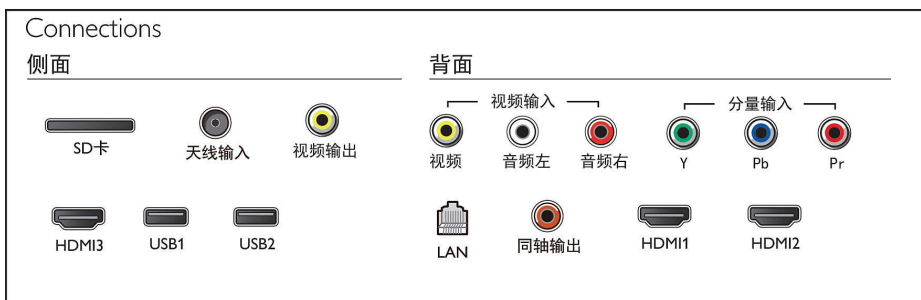

Sound

- Output power (RMS): 16W
- Sound Enhancement: Auto Volume Leveler, Bass Control, Smart Sound

Connectivity

- Number of HDMI connections: 3
- Number of USBs: 2
- Wireless connection
- Other connections: Antenna IEC75, Ethernet-LAN RJ-45, Digital audio out (coaxial), Audio L/R in

Power

- Mains power: AC 220 - 240 V 50/60Hz
- Ambient temperature: 5 °C to 45 °C
- Power consumption: 74 W
- Standby power consumption: <=0,5W

Accessories

- Included accessories: Remote Control, 2 x AAA Batteries, Table top stand, Power cord, Quick start guide, Legal and safety brochure, Warranty Leaflet, User Manual

Dimensions

- Set Width: 970 mm
- Set Height: 575.1 mm
- Set Depth: 90.5 mm
- Product weight: 7.3 kg
- Set width (with stand): 970 mm
- Set height (with stand): 618.4 mm
- Set depth (with stand): 219.2 mm
- Product weight (+stand): 7.7 kg
- Box width: 1080 mm
- Box height: 682 mm
- Box depth: 185 mm
- Weight incl. Packaging: 10.8 kg
- Wall mount compatible: 200 x 200 mm