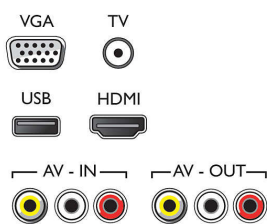

PC input (VGA)

Use your TV as a monitor. Simply connect using a VGA cable and you are ready to go.

Specifications

Picture/Display

- Aspect ratio: 16:9
- Diagonal screen size (inch): 24 inch
- Diagonal screen size (metric): 60 cm
- Display: LED HD TV
- Panel resolution: 1366 x 768p
- Brightness: 200 cd/m²
- Picture enhancement: Digital Crystal Clear, 100 Hz Perfect Motion Rate

Sound

- Output power (RMS): 16W
- Sound Enhancement: Virtual Surround, Clear Sound, Auto Volume Leveler

Connectivity

- Number of AV connections: 1
- Number of HDMI connections: 1
- Number of component in (YPbPr): 1
- EasyLink (HDMI-CEC): System standby, One touch play
- Number of USBs: 1
- Other connections: Antenna IEC75, Digital audio out (coaxial), Audio L/R in, PC-in VGA + Audio L/R in, Headphone out, Service connector

Accessories

- Included accessories: Remote Control, 2 x AAA Batteries, Table top stand, Power cord, Quick start guide

Dimensions

- Set Width: 550 mm
- Set Height: 327 mm
- Set Depth: 42 mm
- Product weight: 2.3 kg
- Set width (with stand): 550 mm
- Set height (with stand): 360 mm
- Set depth (with stand): 156 mm
- Product weight (+stand): 2.5 kg
- Box width: 670 mm
- Box height: 392 mm
- Box depth: 108 mm
- Weight incl. Packaging: 3.5 kg
- Compatible wall mount: 100 x 100mm
- Wall mount compatible: 100 x 100 mm

Connections

Side

Issue date 2023-07-27

Version: 4.0.1

EAN: 87 18863 00452 4

© 2023 Koninklijke Philips N.V.
All Rights reserved.

Specifications are subject to change without notice.
Trademarks are the property of Koninklijke Philips N.V.
or their respective owners.