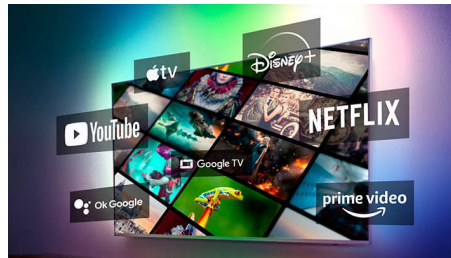

## Ultra-sharp picture

No matter what you watch, this 4K LED Ambilight TV gives you a bright, ultra-sharp picture with vivid colors. The TV is compatible with all major HDR formats-so you'll see more detail, even in dark and bright areas, when you're streaming HDR content.

## Google TV™

What do you want to watch? Google TV brings together movies, shows, and more, from across your apps and subscriptions-and organises them just for you. You'll get suggestions based on what you like, and you can even use the Google TV app on your phone to curate your watchlist on the go.