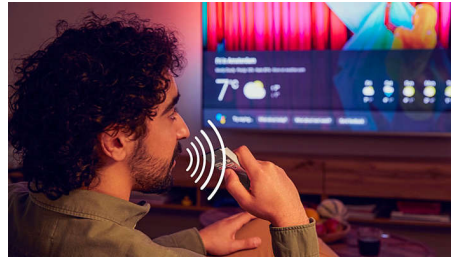

Google Assistant

Control your Philips Google TV with your voice. Want to play a game, watch Netflix, or find content and apps in the Google Play store? Just tell your TV. You can even command all Google Assistant-compatible smart home devices-like dimming the lights and setting the thermostat on movie night. Without leaving the sofa