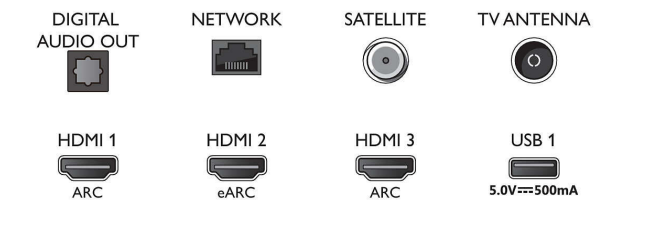

## Dimensions

- Set Width: 1572.3 mm
- Set Height: 876.3 mm
- Set Depth: 85.1 mm
- Product weight: 27.1 kg
- Set width (with stand): 1572.3 mm
- Set height (with stand): 947.9 mm
- Set depth (with stand): 360.6 mm
- Product weight (+stand): 28.4 kg
- Box width: 1757.0 mm
- Box height: 1025.0 mm
- Box depth: 174.0 mm
- Weight incl. Packaging: 35.7 kg
- Stand width: 807.6 mm
- Stand height: 70.0 mm
- Stand depth: 360.6 mm
- Wall-mount compatible: 300 x 300 mm

## Connections

Side

Bottom

Issue date 2023-07-27

Version: 4.4.2

EAN: 87 18863 02883 4

© 2023 Koninklijke Philips N.V. All Rights reserved.

Specifications are subject to change without notice. Trademarks are the property of Koninklijke Philips N.V. or their respective owners.