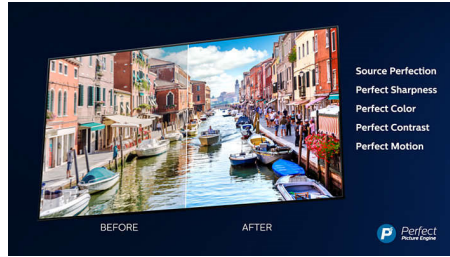

Philips P5 Picture Engine

The Philips P5 engine delivers a picture as brilliant as the content you love. Details have noticeably more depth. Colours are vivid, while skin tones look natural. Contrast is so crisp you'll feel every detail. Motion is perfectly smooth.