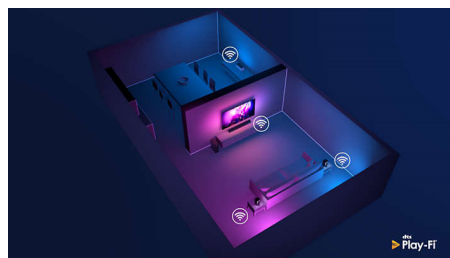

DTS Play-Fi compatible

With DTS Play-Fi on your Philips TV you can connect to compatible speakers in any room. Got wireless speakers in the kitchen? Listen to the film while you make a snack or keep up with the sports commentary while you get everyone drinks.