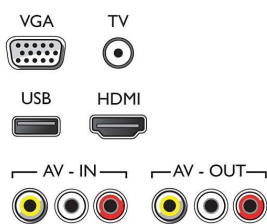

Sound

- Output power (RMS): 16W
- Sound Enhancement: Virtual Surround, Clear Sound, Auto Volume Leveler

Connectivity

- Number of AV connections: 1
- Number of HDMI connections: 1
- Number of component in (YPbPr): 1
- EasyLink (HDMI-CEC): System standby, One touch play
- Number of USBs: 1
- Other connections: Antenna IEC75, Digital audio out (coaxial), Audio L/R in, PC-in VGA + Audio L/R in, Headphone out, Service connector

Accessories

- Included accessories: Remote Control, 2 x AAA Batteries, Table top stand, Power cord, Quick start guide

Dimensions

- Set Width: 730 mm
- Set Height: 435 mm
- Set Depth: 75 mm
- Product weight: 5.6 kg
- Set width (with stand): 730 mm
- Set height (with stand): 480 mm
- Set depth (with stand): 210 mm
- Product weight (+stand): 6 kg
- Box width: 885 mm
- Box height: 514 mm
- Box depth: 132 mm
- Weight incl. Packaging: 7.5 kg
- Compatible wall mount: 100 x 100mm
- Wall mount compatible: 100 x 100 mm

Connections

Side

Issue date 2023-07-27

Version: 4.0.1

EAN: 87 18863 00457 9

© 2023 Koninklijke Philips N.V.
All Rights reserved.

Specifications are subject to change without notice.
Trademarks are the property of Koninklijke Philips N.V.
or their respective owners.