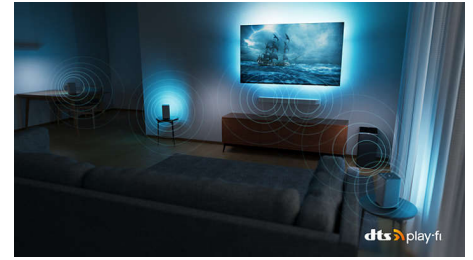

## DTS Play-Fi compatible

Philips Wireless Home System powered by DTS Play-Fi lets you connect to compatible soundbars and wireless speakers around your home in seconds. Listen to movies in the kitchen. Play music anywhere. You can even create a home-cinema surround-sound system using your Philips TV as a central speaker.