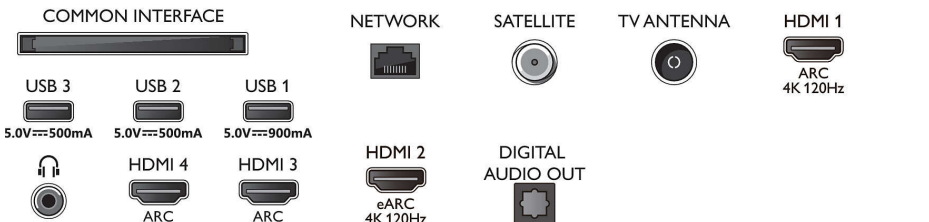

## Design

- Colours of TV: Metal bezel frame
- Stand design: Metal dark chrome round sticks
- Remote control: with Muirhead leather

## Dimensions

- Set Width: 1722.7 mm
- Set Height: 987.1 mm
- Set Depth: 78.6 mm
- Product weight: 35.8 kg
- Set width (with stand): 1722.7 mm
- Set height (with stand): 1011.0 mm
- Set depth (with stand): 310.0 mm
- Product weight (+stand): 36.5 kg
- Box width: 1950.0 mm
- Box height: 1170.0 mm
- Box depth: 200.0 mm
- VWeight incl. Packaging: 50.0 kg
- Stand width: 798.0 mm
- Stand height: 70.0 mm
- Stand depth: 310.0 mm
- Wall-mount compatible: 400 x 300 mm

## Connections

Side

Bottom

Issue date 2023-07-27

Version: 11.11.2

EAN: 87 18863 03463 7

© 2023 Koninklijke Philips N.V.  
All Rights reserved.

Specifications are subject to change without notice.  
Trademarks are the property of Koninklijke Philips N.V.  
or their respective owners.