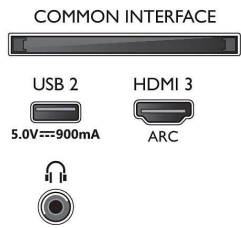

4K UHD LED Smart TV

178 cm (70") Ambilight TV Major HDR formats supported, P5 Perfect Picture Engine, Alexa built-in

70PUS7855/12

Specifications

Ambilight

- Ambilight Features: Ambilight Music, Built-in Ambilight+hue, Game Mode, Lounge mode, Wall colour adaptive
- Ambilight Version: 3 sided

Picture/Display

- Aspect ratio: 16:9
- Diagonal screen size (inch): 70 inch
- Diagonal screen size (metric): 178 cm
- Display: 4K Ultra HD LED
- Panel resolution: 3840 x 2160

- Picture engine: P5 Perfect Picture Engine
- Picture enhancement: Ultra Resolution, Dolby Vision, HDR10+, 1700 PPI, HLG (Hybrid Log Gamma)
- Diagonal screen size (inch): 70 inch

Supported Display Resolution

- Computer inputs on all HDMI: up to 4K UHD 3840 x 2160 @60 Hz, HDR supported, HDR10/HLG
- Video inputs on all HDMI: up to 4K UHD 3840 x 2160 @60 Hz, HDR supported, HDR10/HLG

(Hybrid Log Gamma), HDR10+/Dolby Vision

Tuner/Reception/Transmission

- Digital TV: DVB-T/T2/T2-HD/C/S/S2
- Video Playback: PAL, SECAM
- MPEG Support: MPEG2, MPEG4
- TV Programme guide*: 8-day Electronic Programme Guide
- Signal strength indication
- Teletext: 1000 page Hypertext
- HEVC support

Connections

Side