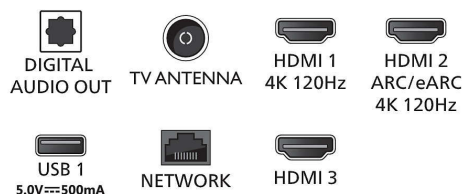

Power

- Mains power: AC 220 - 240 V 50/60Hz
- Standby power consumption: <0.5W
- Power Saving Features: Auto switch-off timer, Picture mute (for radio), Eco mode, Light sensor

Accessories

- Included accessories: Remote Control, 2 x AAA Batteries, Table top stand, Power cord, Quick start guide, Legal and safety brochure

Dimensions

- Set Width: 1670 mm
- Set Height: 960.0 mm
- Set Depth: 84.0 mm
- Product weight: 30 kg
- Set width (with stand): 1670 mm
- Set height (with stand): 1032.0 mm
- Set depth (with stand): 350.0 mm
- Product weight (+stand): 30.5 kg
- Box width: 1879 mm
- Box height: 1106 mm
- Box depth: 190 mm
- Weight incl. Packaging: 39 kg
- Wall mount dimensions: 300 x 300 mm

Connections

Side

Down

Issue date 2023-10-27

Version: 3.0.1

EAN: 87 18863 03949 6

© 2023 Koninklijke Philips N.V.
All Rights reserved.

Specifications are subject to change without notice. Trademarks are the property of Koninklijke Philips N.V. or their respective owners.