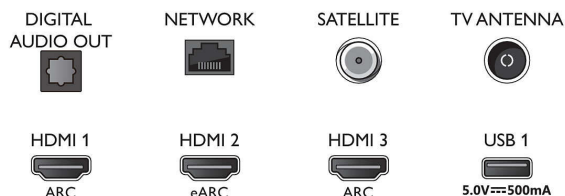

Accessories

- Included accessories: Remote Control, Quick start guide, Legal and safety brochure, Power cord, Tabletop stand
- Included batteries: 2 x AAA Batteries

Design

- Colours of TV: Anthracite grey bezel
- Stand design: Anthracite grey V sticks

Dimensions

- Set Width: 1572.3 mm
- Set Height: 876.3 mm
- Set Depth: 85.1 mm
- Product weight: 27.1 kg
- Set width (with stand): 1572.3 mm
- Set height (with stand): 947.9 mm
- Set depth (with stand): 360.6 mm
- Product weight (+stand): 28.4 kg
- Box width: 1757.0 mm
- Box height: 1025.0 mm
- Box depth: 174.0 mm
- Weight incl. Packaging: 35.7 kg
- Stand width: 807.6 / 1349.6 mm
- Stand height: 70.0 mm
- Stand depth: 360.6 mm
- Wall-mount compatible: 300 x 300 mm

Connections

Side

Bottom

Issue date 2023-07-27

Version: 8.8.2

EAN: 87 18863 02869 8

© 2023 Koninklijke Philips N.V.
All Rights reserved.

Specifications are subject to change without notice. Trademarks are the property of Koninklijke Philips N.V. or their respective owners.